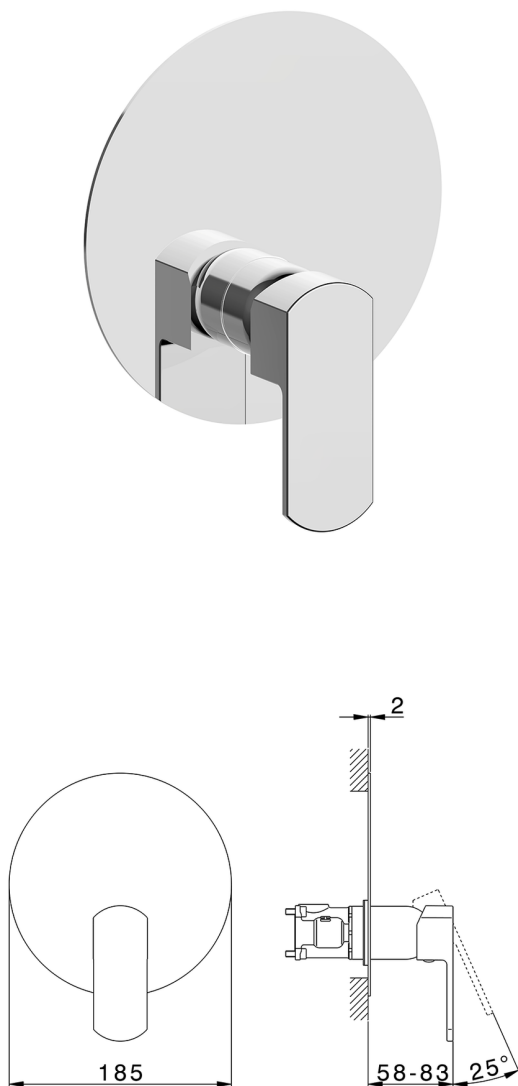

Exposed part for Single Lever One Box Valve DADO_DD0BM010

MODEL **DD0BM010**

Exposed part for Single Lever One Box Valve, 1 Outlet, Minimum depth of installation: 67 mm, without concealed part, for items ZB00B030-ZB00B031

AVAILABLE FINISHINGS

-  **21** 21 Chrome
-  **2B** 2B Polished Nickel
-  **2F** 2F Brushed Nickel
-  **40** 40 Matt Black
-  **4Q** 4Q Matt White

CHARACTERISTICS

Cartridge Spare Parts **ZZ97179000**
35 mm Cartridge
 Installation **Concealed**
 Required concealed parts **ZB00B031**
ZB00B030

Exposed part for Single Lever One Box Valve DADO_DD0BM010

DD0BM010

<https://en.huberitalia.com/exposed-part-for-single-lever-one-box-valve-dado-dd0bm010>

One Box Universal Concealed Part ONE BOX_ZB00B031

MODEL **ZB00B031**

One Box Universal Concealed Part, for 1 or 2 or 3 outlet thermostatic or single lever, without trim kit, with noise reducers, with sealing gasket

AVAILABLE FINISHINGS

CHARACTERISTICS

Concealed	1
Installation	Concealed