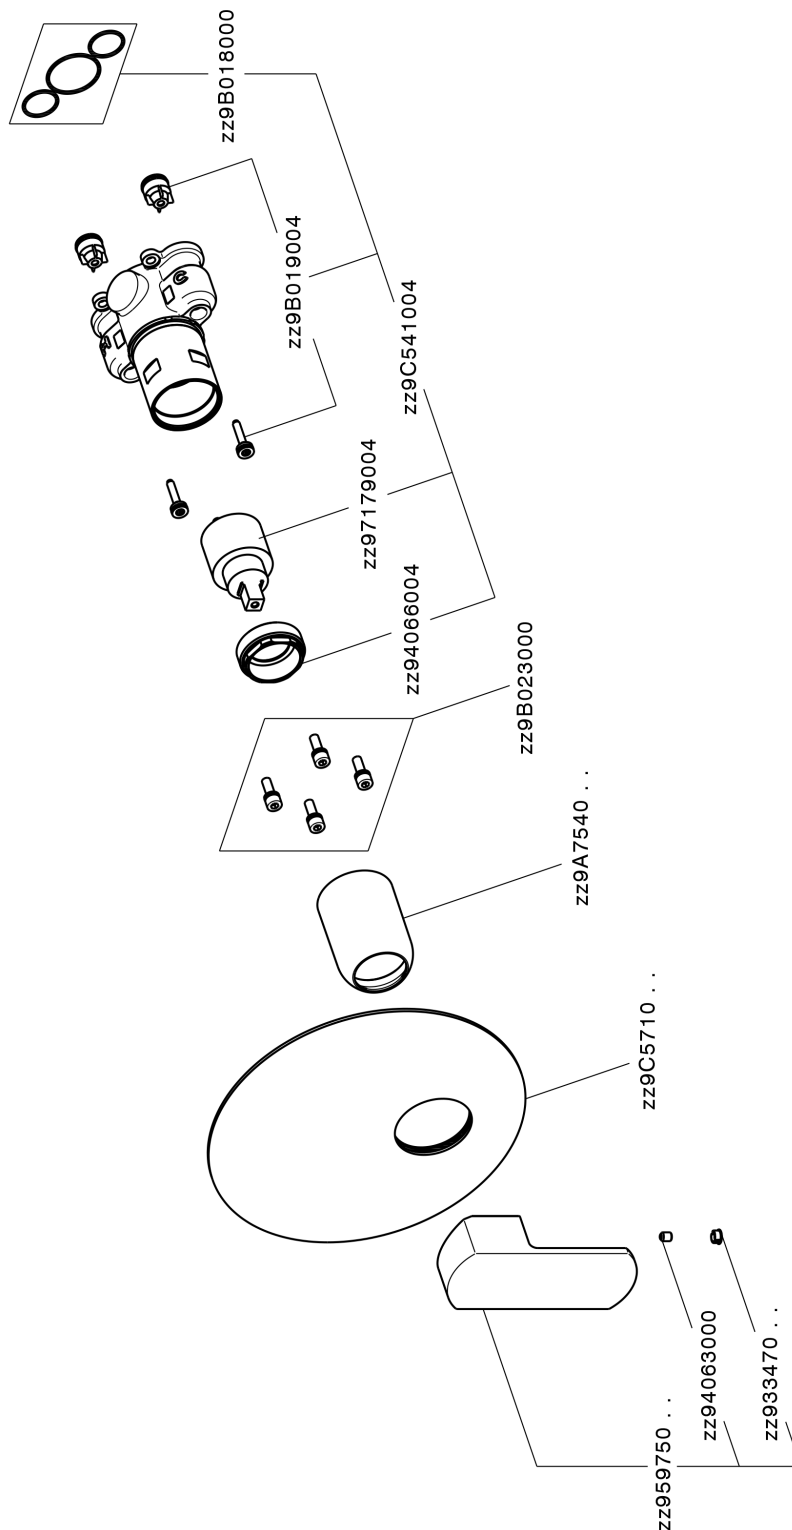

Exposed part for Single Lever One Box Valve DADO_DD0BM010

MODEL **DD0BM010**

Exposed part for Single Lever One Box Valve, 1 Outlet, Minimum depth of installation: 67 mm, without concealed part, for items ZB00B030-ZB00B031

AVAILABLE FINISHINGS

-  **21** 21 Chrome
-  **2B** 2B Polished Nickel
-  **2F** 2F Brushed Nickel
-  **40** 40 Matt Black
-  **4Q** 4Q Matt White

CHARACTERISTICS

Cartridge Spare Parts **ZZ97179000**
35 mm Cartridge
 Installation **Concealed**
 Required concealed parts **ZB00B031**
ZB00B030

Exposed part for Single Lever One Box Valve DADO_DD0BM010

DD0BM010

<https://en.huberitalia.com/exposed-part-for-single-lever-one-box-valve-dado-dd0bm010>

One Box Universal Concealed Part ONE BOX_ZB00B031

MODEL **ZB00B031**

One Box Universal Concealed Part, for 1 or 2 or 3 outlet thermostatic or single lever, without trim kit, with noise reducers, with sealing gasket

AVAILABLE FINISHINGS

CHARACTERISTICS

Concealed	1
Installation	Concealed