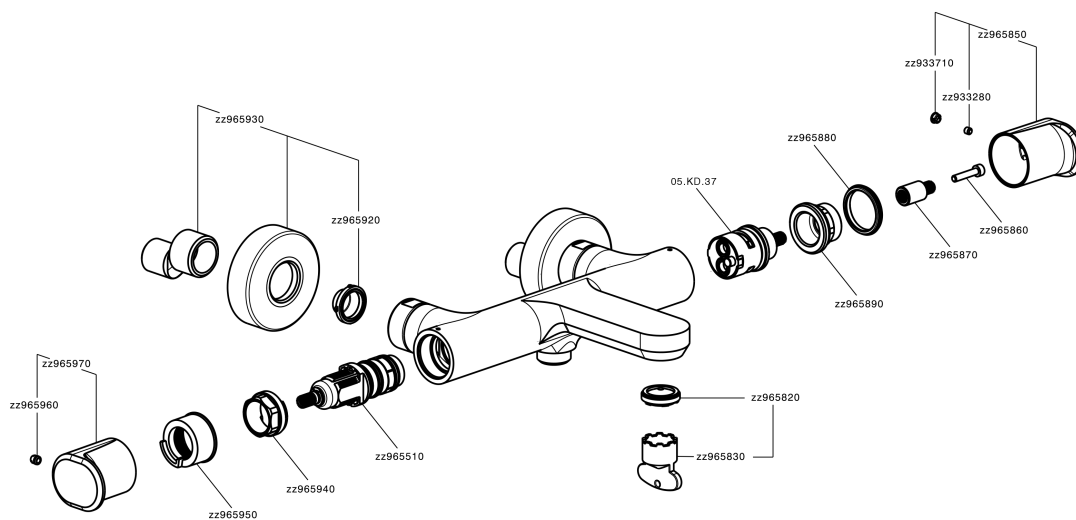

Thermostatic bath mixer LEVITY_LYT21010

LYT21010

<https://en.huberitalia.com/thermostatic-bath-mixer-levity-lyt21010>

2026-04-08