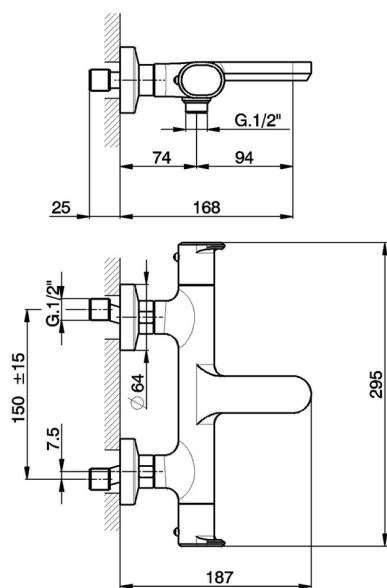

## Thermostatic bath mixer LEVITY\_LYT21010

MODEL **LYT21010**

Thermostatic bath mixer, without shower set, 1/2" M flexible connection

### CHARACTERISTICS

Cartridge Spare Parts **ZZ96551000**

**TMX 25 Thermostatic Valve**