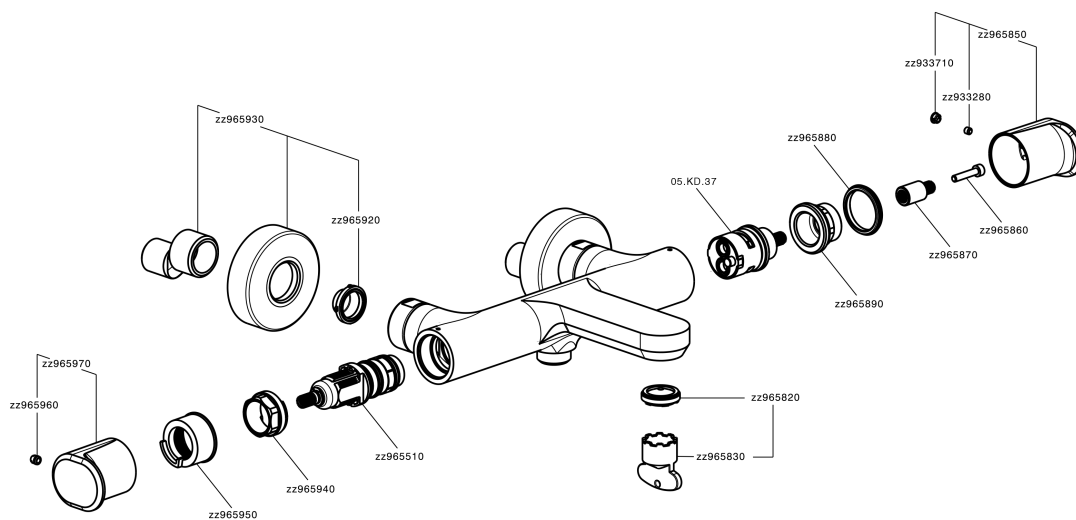

#### DeviaStop

The Huber Devia Stop technology allows to adjust the water flow and to direct it to the selected output point (overhead soaker, hand shower, etc).

#### SafeTouch

The Huber SafeTouch system maintains the mixer body cool to the touch during operation.