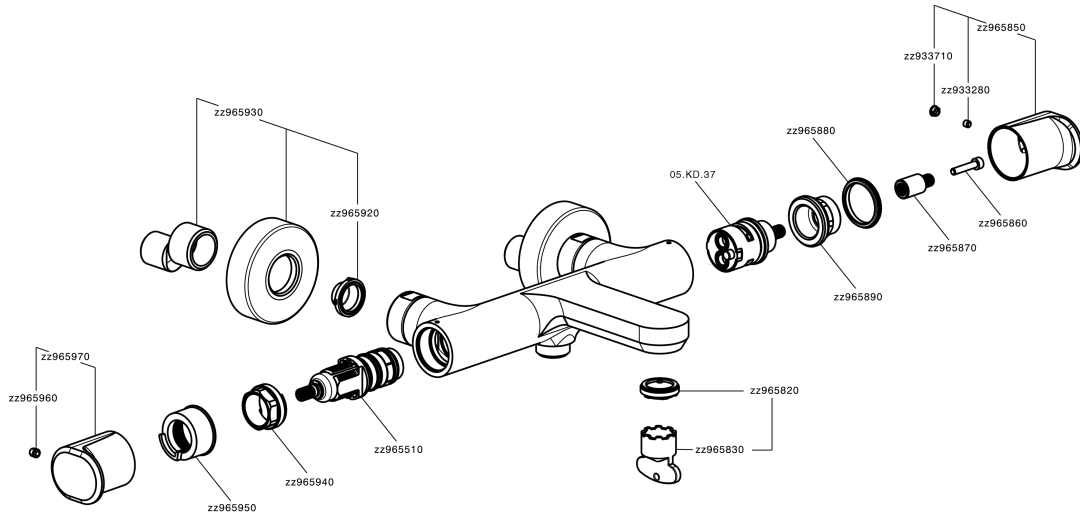

Thermostatic bath mixer LEVITY_LYT21010

LYT21010

<https://en.huberitalia.com/thermostatic-bath-mixer-levity-lyt21010>

2026-04-08