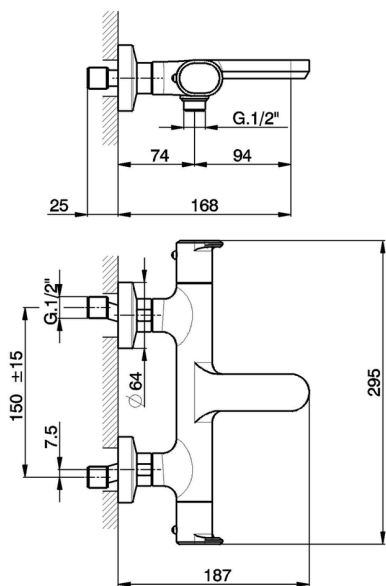

Thermostatic bath mixer LEVITY_LYT21010

MODEL **LYT21010**

Thermostatic bath mixer, without shower set, 1/2" M flexible connection

AVAILABLE FINISHINGS

-  **21** 21 Chrome
-  **2B** 2B Polished Nickel
-  **2F** 2F Brushed Nickel
-  **40** 40 Matt Black
-  **4Q** 4Q Matt White

CHARACTERISTICS

Cartridge Spare Parts **ZZ96551000**

TMX 25 Thermostatic Valve

DeviaStop

The Huber Devia Stop technology allows to adjust the water flow and to direct it to the selected output point (overhead soaker, hand shower, etc).