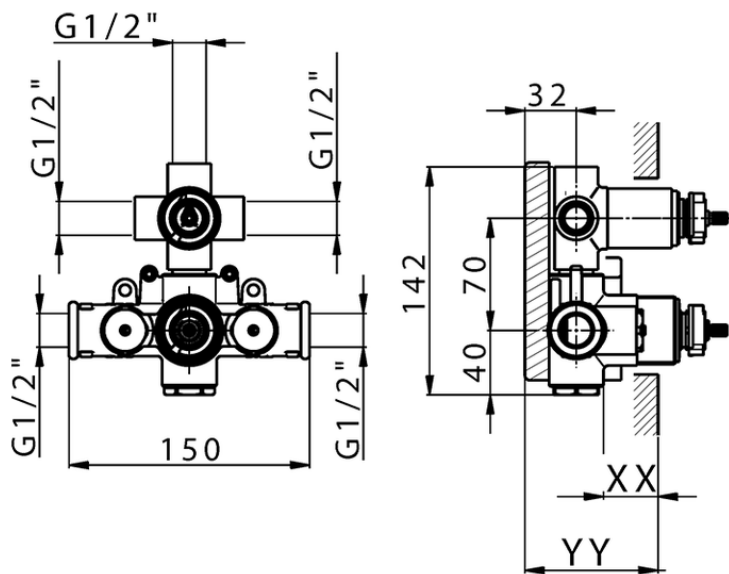

Exposed part for 3-outlet con.thermo.shower valve THERMO_H2018200

H2018200

<https://en.huberitalia.com/exposed-part-for-3-outlet-con-thermo-shower-valve-thermo-h2018200>

Piastra/Plate/Plaque/Platte/Placa

2-3mm: XX 25-40 YY 76-91

10 mm: XX 16-31 YY 65-80

ZB018201

<https://en.huberitalia.com/3-outlet-concealed-thermostatic-shower-valve-concealed-zb018201>

2025-01-02