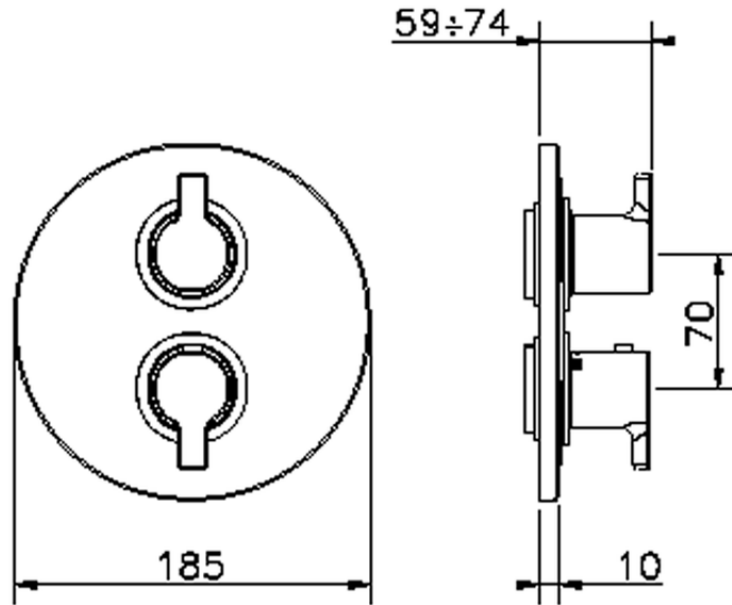

Exposed part for 3-outlet con.thermo.shower valve THERMO_H2018200

H2018200

<https://en.huberitalia.com/exposed-part-for-3-outlet-con-thermo-shower-valve-thermo-h2018200>

Piastra/Plate/Plaque/Platte/Placa

2-3mm: XX 25-40 YY 76-91

10 mm: XX 16-31 YY 65-80

ZB018201

<https://en.huberitalia.com/3-outlet-concealed-thermostatic-shower-valve-concealed-zb018201>

2025-01-02