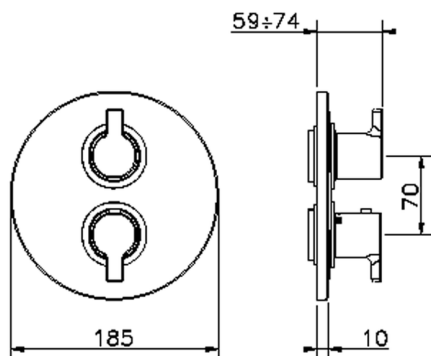

Thermostatic

The Huber thermostatic is your personal water manager, helping you to handle, control and save water and energy.