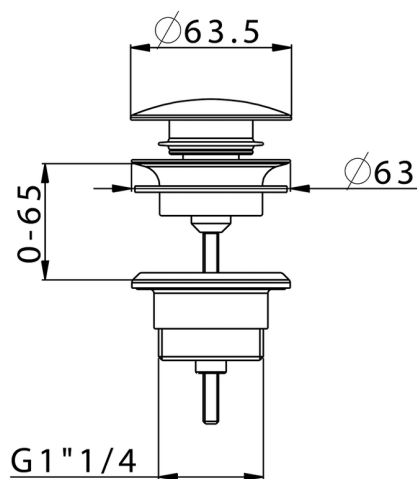

1"1/4 click clack drain for basin mixer COMPONENTS_ZB001780

MODEL **ZB001780**

1"1/4 click clack drain for basin mixer, for overflow bath drain system

AVAILABLE FINISHINGS

-  **21** 21 Chrome
-  **2P** 2P Rose Gold
-  **2Q** 2Q Black Titanium
-  **40** 40 Matt Black
-  **4Q** 4Q Matt White