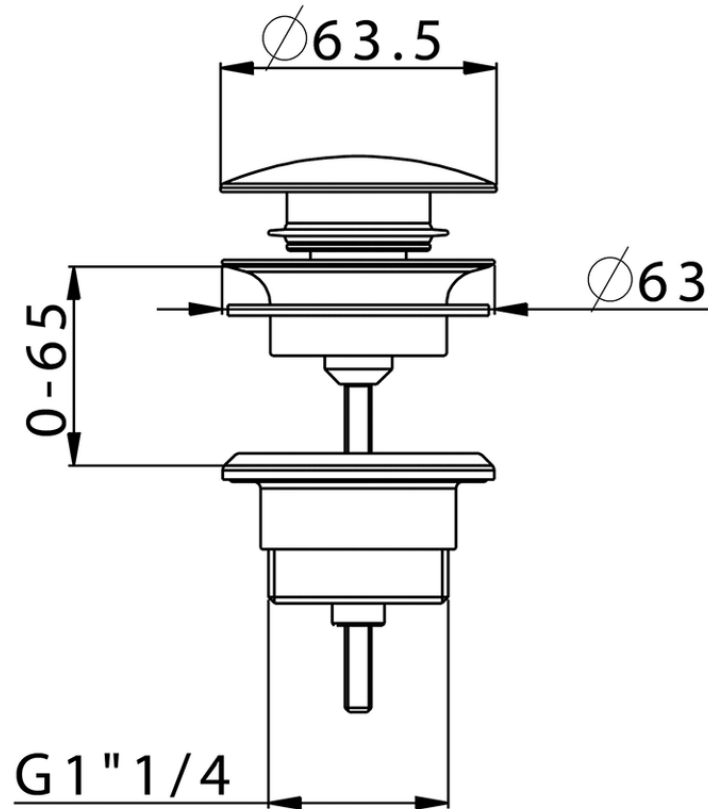

1"1/4 click clack drain for basin mixer COMPONENTS_ZB001780

ZB001780

<https://en.huberitalia.com/11-4-click-clack-drain-for-basin-mixer-components-zb001780>

2024-12-19