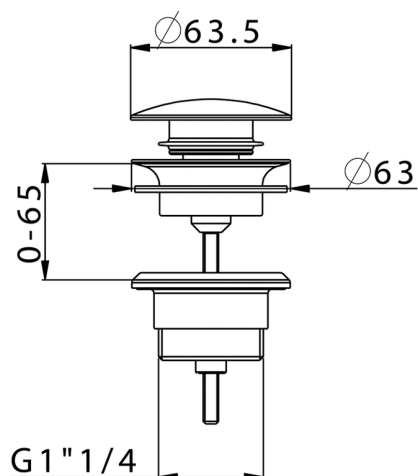

1"1/4 click clack drain for basin mixer COMPONENTS_ZB001780

MODEL **ZB001780**

1"1/4 click clack drain for basin mixer, for overflow bath drain system

AVAILABLE FINISHINGS

-  **21** 21 Chrome
-  **2P** 2P Rose Gold
-  **2Q** 2Q Black Titanium
-  **40** 40 Matt Black
-  **4Q** 4Q Matt White