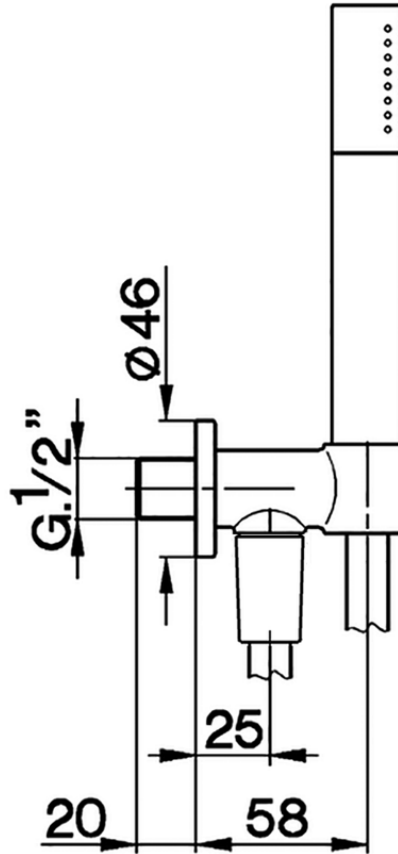

Shower set on wall elbow SHOWER_SS018813

SS018813

<https://en.huberitalia.com/shower-set-on-wall-elbow-shower-ss018813>

2024-11-23