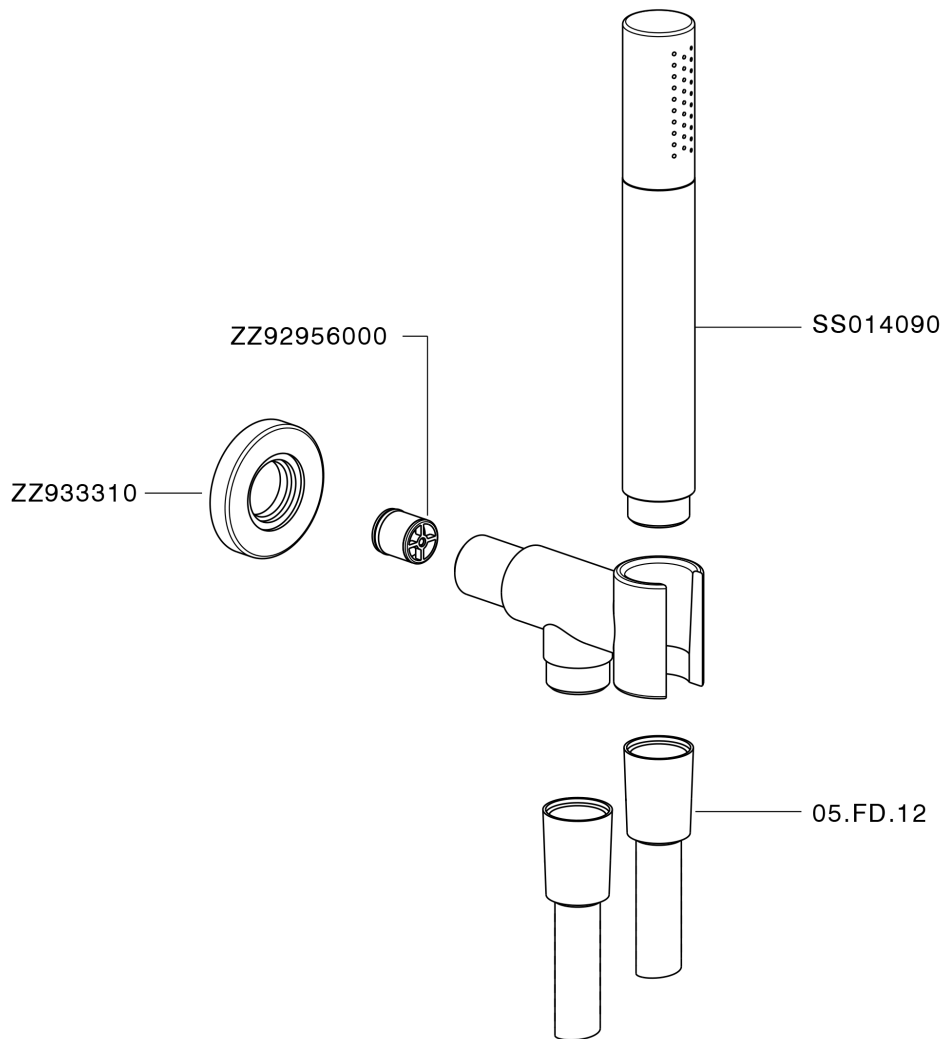

## Shower set on wall elbow SHOWER\_SS018813

SS018813

<https://en.huberitalia.com/shower-set-on-wall-elbow-shower-ss018813>

2024-11-23