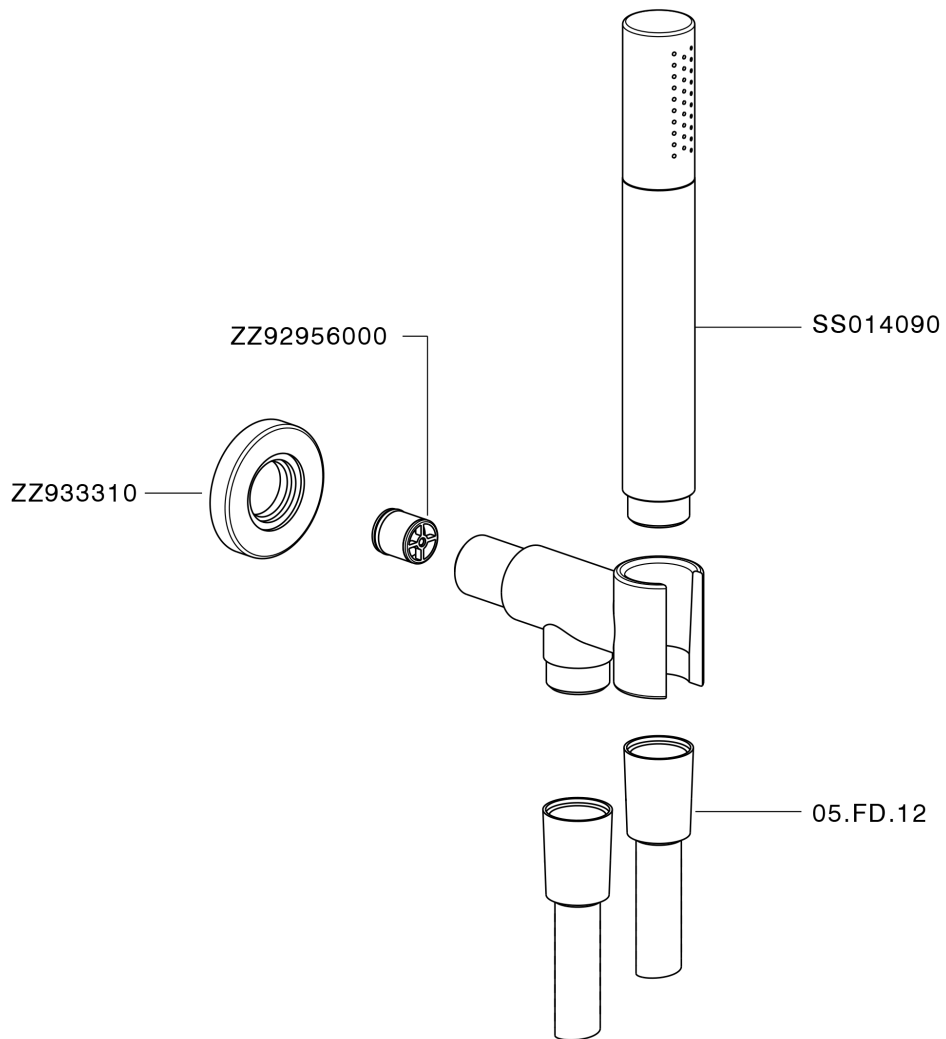

Shower set on wall elbow SHOWER_SS018813

SS018813

<https://en.huberitalia.com/shower-set-on-wall-elbow-shower-ss018813>

2024-11-23