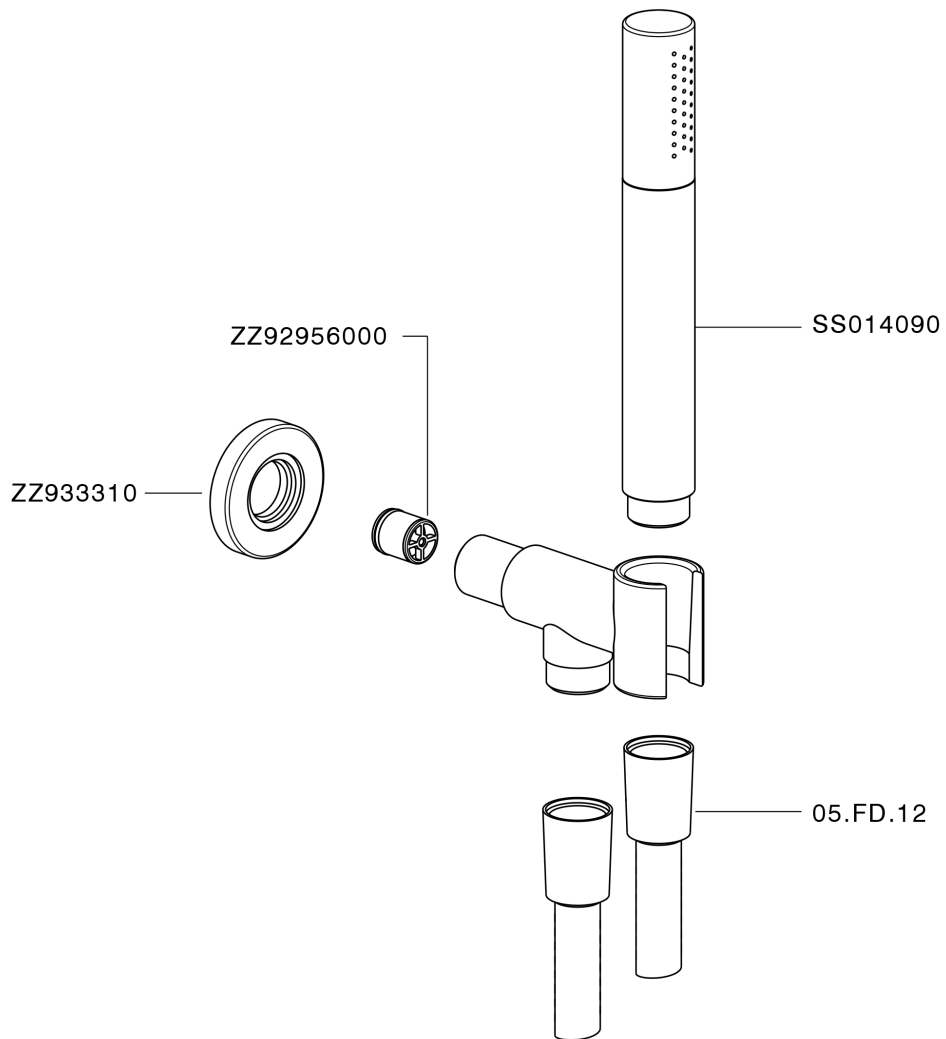

Shower set on wall elbow SHOWER_SS018813

MODEL **SS018813**

Shower set on wall elbow, handshower holder with integrated 1/2" elbow, Brass D.24mm minimalistic one spray handshower, 150 cm SUPREME smooth flexible hose

AVAILABLE FINISHINGS

-  **21** 21 Chrome
-  **2F** 2F Brushed Nickel
-  **2P** 2P Rose Gold
-  **2Q** 2Q Black Titanium
-  **40** 40 Matt Black
-  **4Q** 4Q Matt White

CHARACTERISTICS

Shower set on wall elbow SHOWER_SS018813

SS018813

<https://en.huberitalia.com/shower-set-on-wall-elbow-shower-ss018813>

2024-11-23