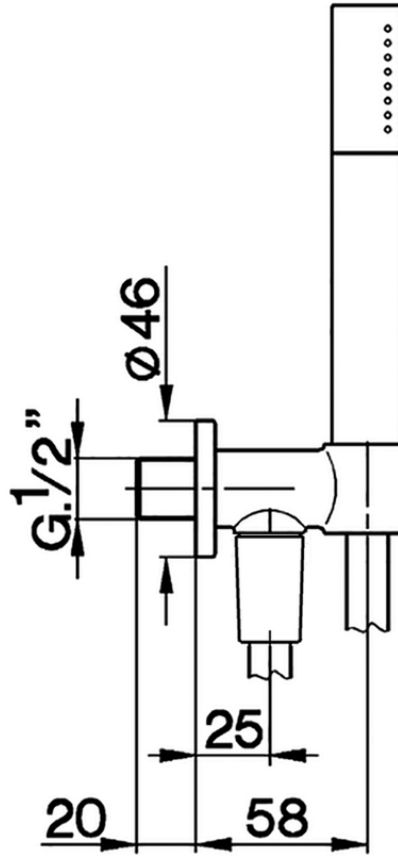

Shower set on wall elbow SHOWER_SS018813

SS018813

<https://en.huberitalia.com/shower-set-on-wall-elbow-shower-ss018813>

2024-11-21