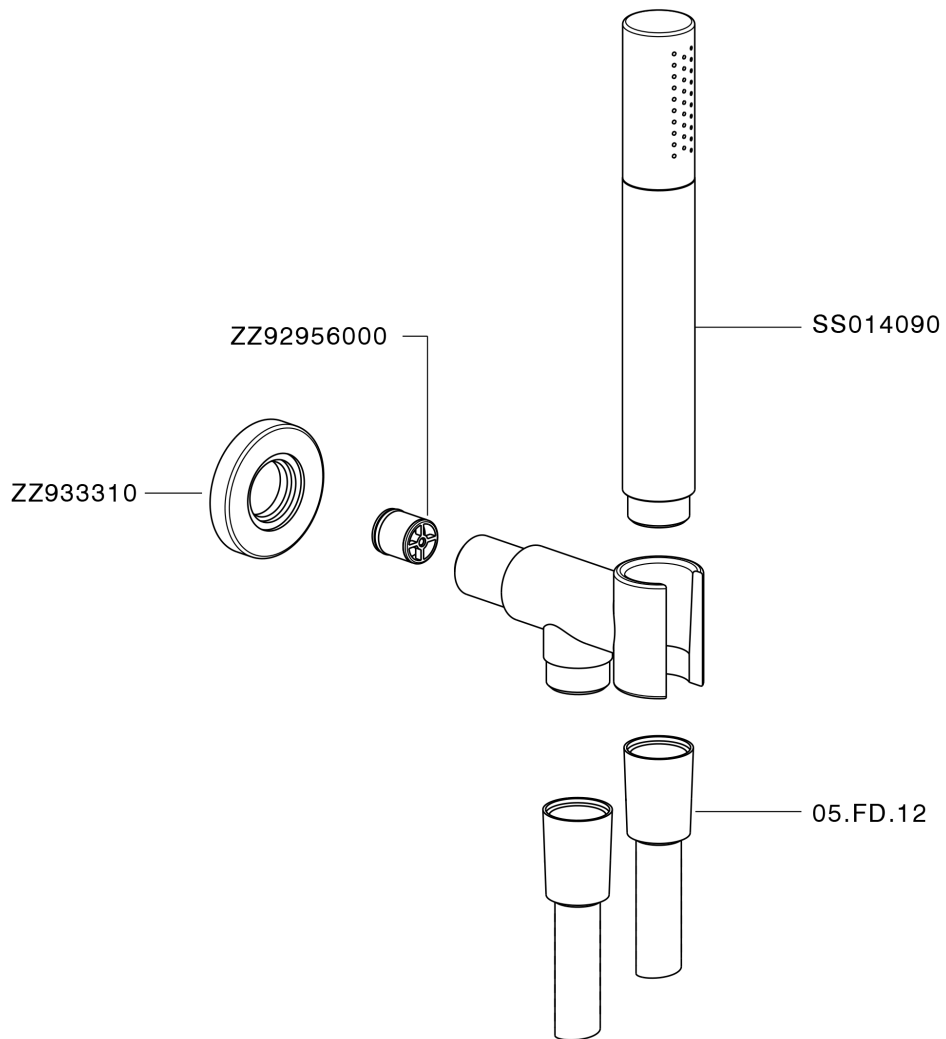

Shower set on wall elbow SHOWER_SS018813

SS018813

<https://en.huberitalia.com/shower-set-on-wall-elbow-shower-ss018813>

2024-11-21