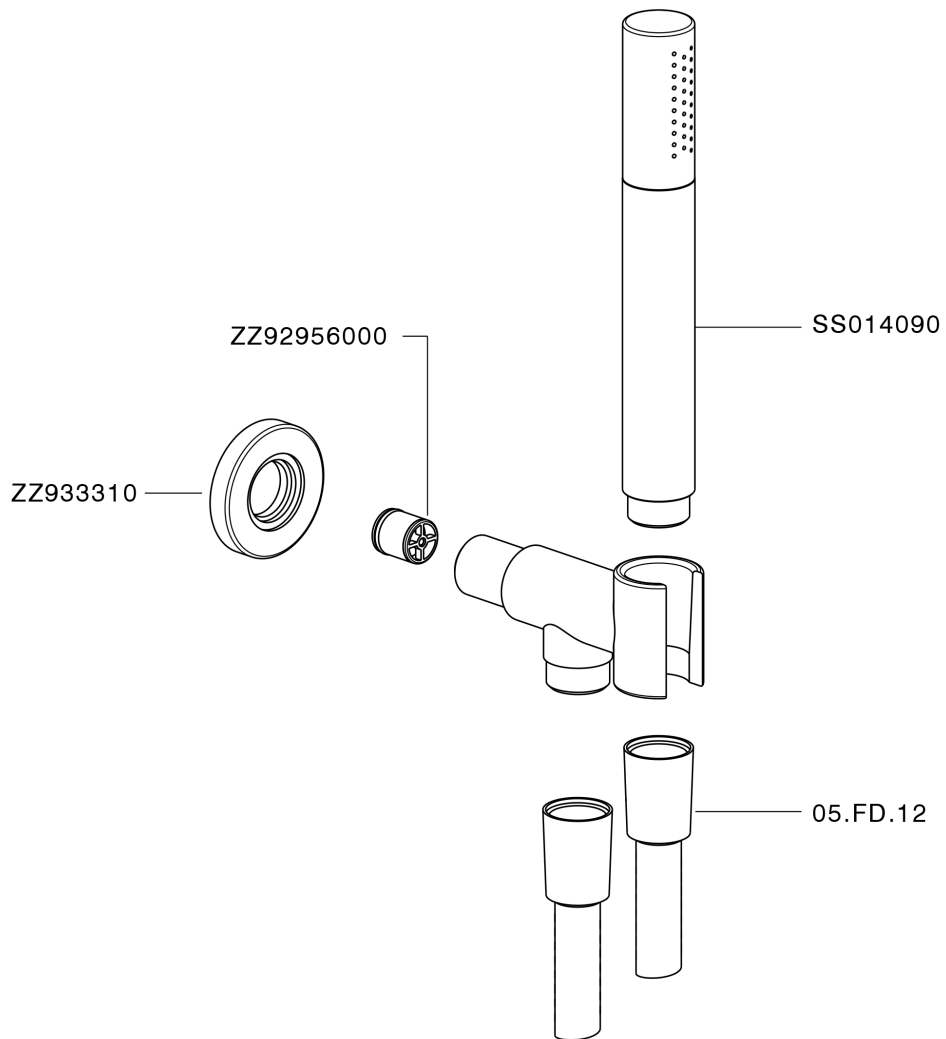

Shower set on wall elbow SHOWER_SS018813

MODEL **SS018813**

Shower set on wall elbow, handshower holder with integrated 1/2" elbow, Brass D.24mm minimalistic one spray handshower, 150 cm SUPREME smooth flexible hose

AVAILABLE FINISHINGS

-  **21** 21 Chrome
-  **2F** 2F Brushed Nickel
-  **2P** 2P Rose Gold
-  **2Q** 2Q Black Titanium
-  **40** 40 Matt Black
-  **4Q** 4Q Matt White

CHARACTERISTICS

Shower set on wall elbow SHOWER_SS018813

SS018813

<https://en.huberitalia.com/shower-set-on-wall-elbow-shower-ss018813>

2024-11-24