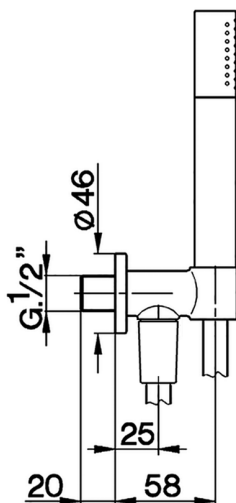

Shower set on wall elbow SHOWER_SS018813

MODEL **SS018813**

Shower set on wall elbow, handshower holder with integrated 1/2" elbow, Brass D.24mm minimalistic one spray handshower, 150 cm SUPREME smooth flexible hose

AVAILABLE FINISHINGS

-  **21** 21 Chrome
-  **2F** 2F Brushed Nickel
-  **2P** 2P Rose Gold
-  **2Q** 2Q Black Titanium
-  **40** 40 Matt Black
-  **4Q** 4Q Matt White

CHARACTERISTICS

Shower set on wall elbow SHOWER_SS018813

SS018813

<https://en.huberitalia.com/shower-set-on-wall-elbow-shower-ss018813>

2024-11-24