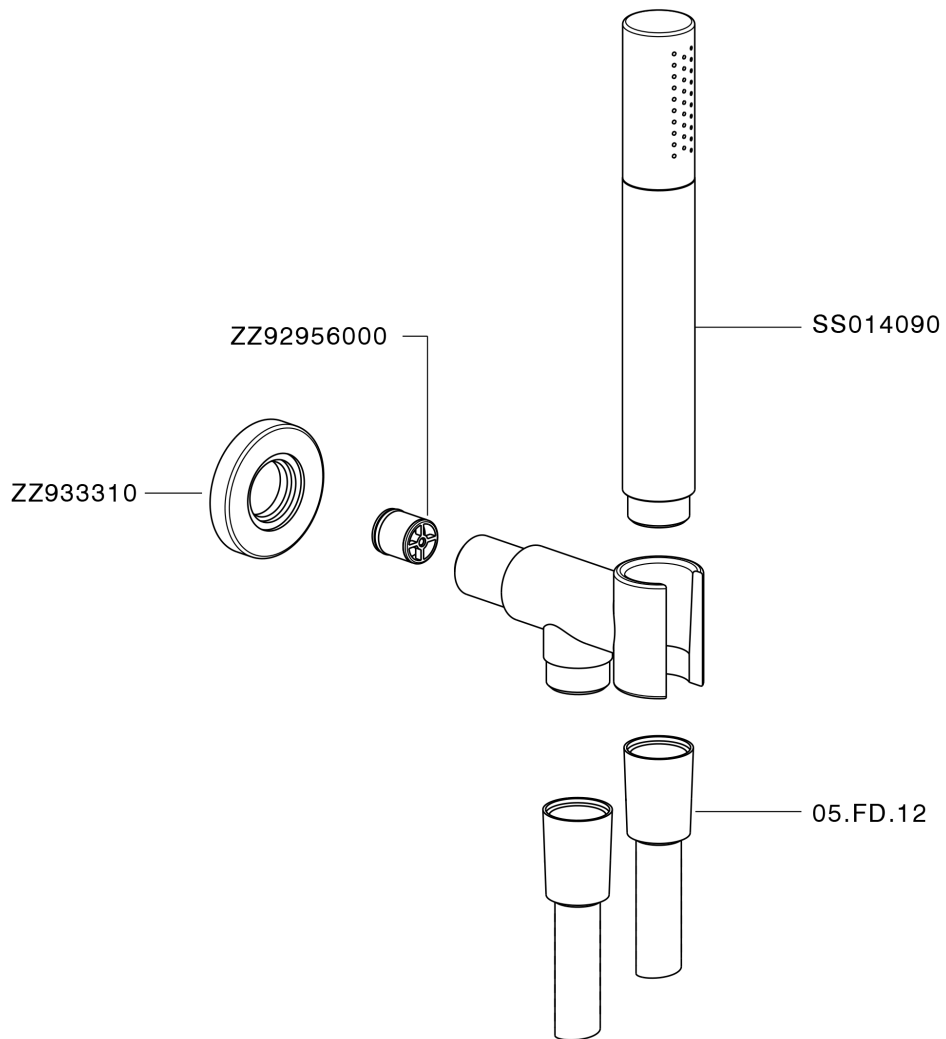

Shower set on wall elbow SHOWER_SS018813

SS018813

<https://en.huberitalia.com/shower-set-on-wall-elbow-shower-ss018813>

2024-11-27