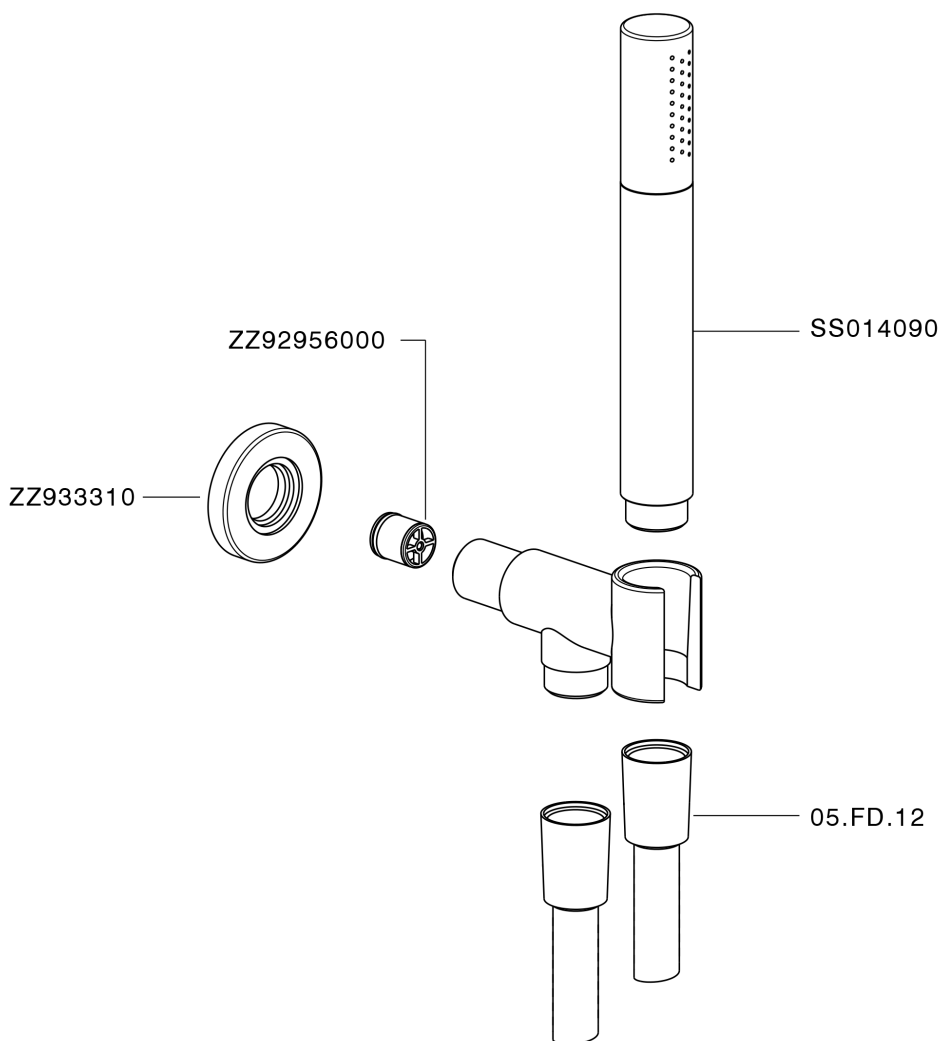

Shower set on wall elbow SHOWER_SS018813

MODEL **SS018813**

Shower set on wall elbow, handshower holder with integrated 1/2" elbow, Brass D.24mm minimalistic one spray handshower, 150 cm SUPREME smooth flexible hose

AVAILABLE FINISHINGS

-  **21** 21 Chrome
-  **2F** 2F Brushed Nickel
-  **2P** 2P Rose Gold
-  **2Q** 2Q Black Titanium
-  **40** 40 Matt Black
-  **4Q** 4Q Matt White

CHARACTERISTICS

Shower set on wall elbow SHOWER_SS018813

SS018813

<https://en.huberitalia.com/shower-set-on-wall-elbow-shower-ss018813>

2024-11-23