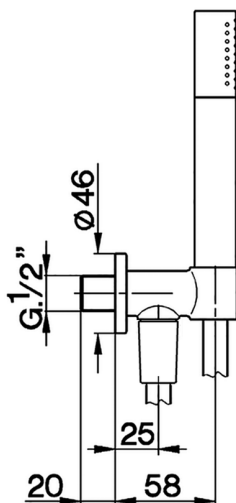

Shower set on wall elbow SHOWER_SS018813

MODEL **SS018813**

Shower set on wall elbow, handshower holder with integrated 1/2" elbow, Brass D.24mm minimalistic one spray handshower, 150 cm SUPREME smooth flexible hose

AVAILABLE FINISHINGS

-  **21** 21 Chrome
-  **2F** 2F Brushed Nickel
-  **2P** 2P Rose Gold
-  **2Q** 2Q Black Titanium
-  **40** 40 Matt Black
-  **4Q** 4Q Matt White

CHARACTERISTICS

Shower set on wall elbow SHOWER_SS018813

SS018813

<https://en.huberitalia.com/shower-set-on-wall-elbow-shower-ss018813>

2024-11-23