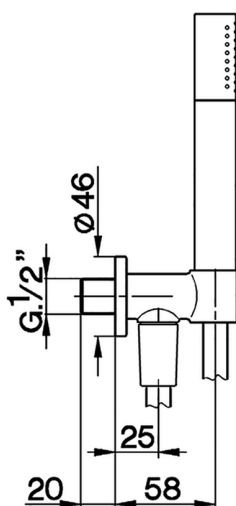

Shower set on wall elbow SHOWER_SS018813

MODEL **SS018813**

Shower set on wall elbow, handshower holder with integrated 1/2" elbow, Brass D.24mm minimalistic one spray handshower, 150 cm SUPREME smooth flexible hose

AVAILABLE FINISHINGS

-  **21** 21 Chrome
-  **2F** 2F Brushed Nickel
-  **2P** 2P Rose Gold
-  **2Q** 2Q Black Titanium
-  **40** 40 Matt Black
-  **4Q** 4Q Matt White

CHARACTERISTICS

Shower set on wall elbow SHOWER_SS018813

SS018813

<https://en.huberitalia.com/shower-set-on-wall-elbow-shower-ss018813>

2024-11-23