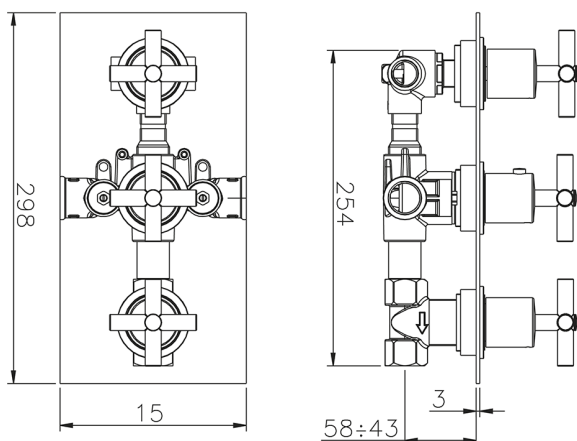

Concealed thermostatic shower valve, 3-outlet SUITE_SU008141

MODEL **SU008141**

Concealed thermostatic shower valve,
3-outlet, 2-outlet devia stop cartridge, 1/2" outlet
stop valve, concealed part included

AVAILABLE FINISHINGS

-  **21** 21 Chrome
-  **40** 40 Matt Black
-  **2F** 2F Brushed Nickel
-  **2W** 2W Brushed Gold

CHARACTERISTICS

Cartridge Spare Parts **24.04A.PP**

8x20 Plus P Thermostatic Valve

Installation **Concealed**