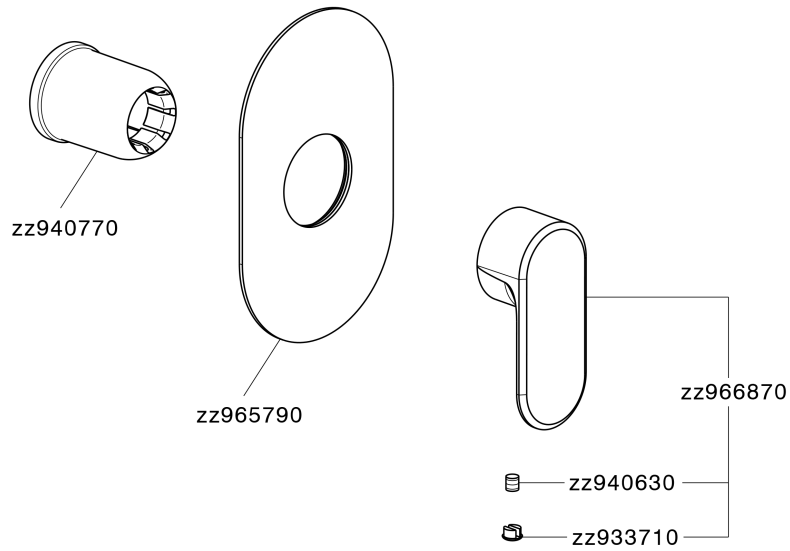

## Exposed part for concealed S.L. shower valve LEVITY\_LY003000

LY003000

<https://en.huberitalia.com/exposed-part-for-concealed-s-l-shower-valve-levity-ly003000>

Concealed single lever shower valve CONCEALED\_ZB005300

ZB005300

<https://en.huberitalia.com/concealed-single-lever-shower-valve-concealed-zb005300>

2024-11-15