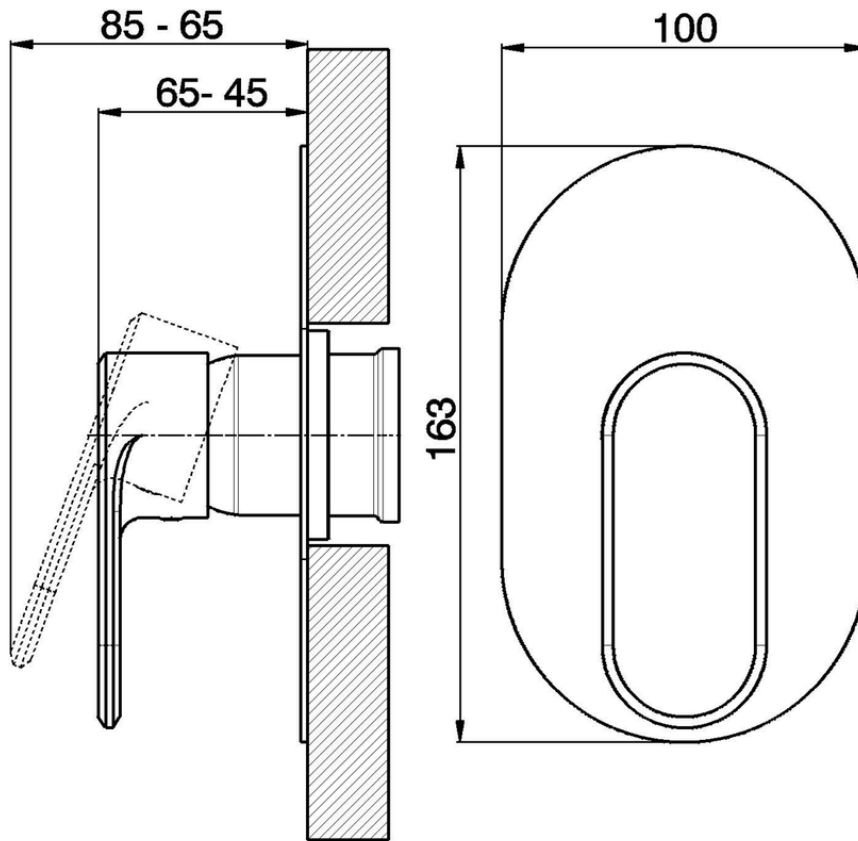

## Exposed part for concealed S.L. shower valve LEVITY\_LY003000

LY003000

<https://en.huberitalia.com/exposed-part-for-concealed-s-l-shower-valve-levity-ly003000>

Piastra/Plate/Plaque/Platte/Placa

2-3mm: XX 27-47 YY 54-74

10mm: XX 16-40 YY 43-68

ZB005300

<https://en.huberitalia.com/concealed-single-lever-shower-valve-concealed-zb005300>

2024-11-15