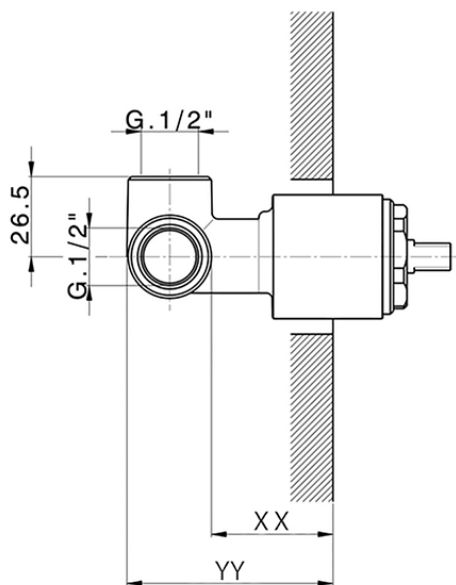

## Exposed part for concealed S.L. shower valve LEVITY\_LY003000

LY003000

<https://en.huberitalia.com/exposed-part-for-concealed-s-l-shower-valve-levity-ly003000>

Piastra/Plate/Plaque/Platte/Placa

2-3mm: XX 27-47 YY 54-74

10mm: XX 16-40 YY 43-68

ZB005300

<https://en.huberitalia.com/concealed-single-lever-shower-valve-concealed-zb005300>

2024-11-15