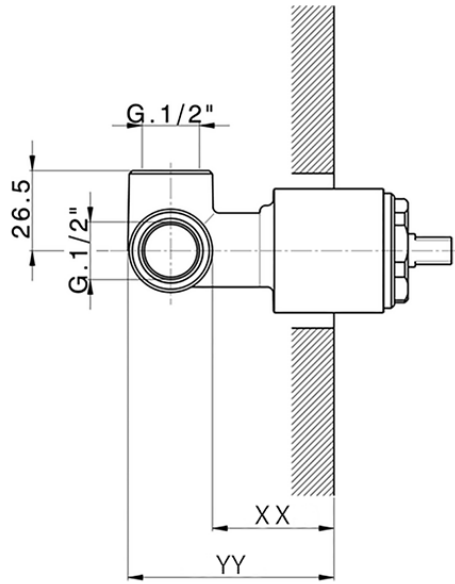

## Exposed part for concealed S.L. shower valve LEVITY\_LY003000

LY003000

<https://en.huberitalia.com/exposed-part-for-concealed-s-l-shower-valve-levity-ly003000>

Piastra/Plate/Plaque/Platte/Placa

2-3mm: XX 27-47 YY 54-74

10mm: XX 16-40 YY 43-68

ZB005300

<https://en.huberitalia.com/concealed-single-lever-shower-valve-concealed-zb005300>

2024-11-15