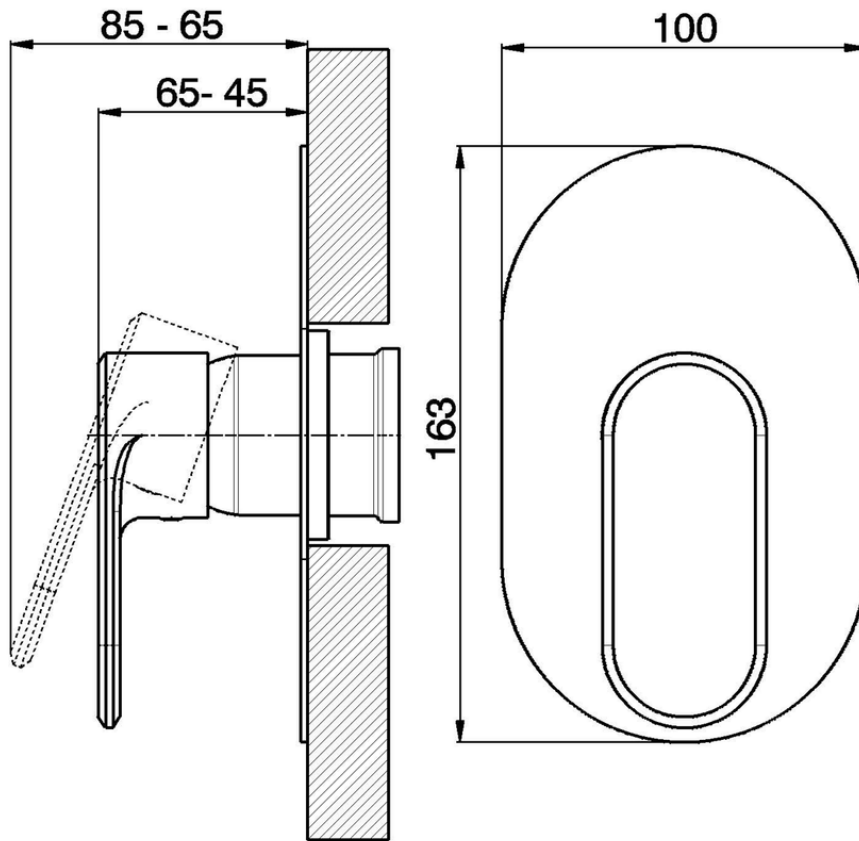

## Exposed part for concealed S.L. shower valve LEVITY\_LY003000

LY003000

<https://en.huberitalia.com/exposed-part-for-concealed-s-l-shower-valve-levity-ly003000>

Piastra/Plate/Plaque/Platte/Placa

2-3mm: XX 27-47 YY 54-74

10mm: XX 16-40 YY 43-68

ZB005300

<https://en.huberitalia.com/concealed-single-lever-shower-valve-concealed-zb005300>

2024-11-15