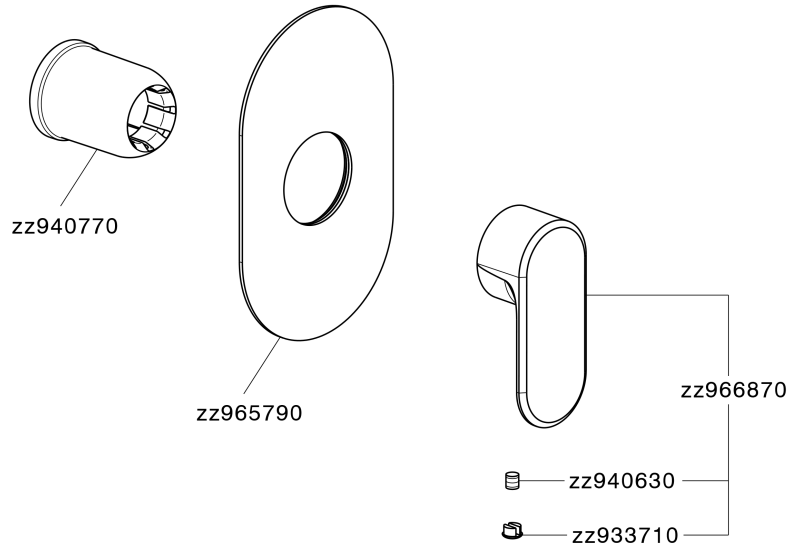

## Exposed part for concealed S.L. shower valve LEVITY\_LY003000

MODEL **LY003000**

Exposed part for concealed S.L. shower valve, without concealed part, for item ZB005300

### CHARACTERISTICS

Installation **Concealed**  
 Required concealed parts **ZB005300**

## Exposed part for concealed S.L. shower valve LEVITY\_LY003000

LY003000

<https://en.huberitalia.com/exposed-part-for-concealed-s-l-shower-valve-levity-ly003000>

## Concealed single lever shower valve CONCEALED\_ZB005300

MODEL **ZB005300**

Concealed single lever shower valve, 1/2" Concealed shower mixer, without trim kit

AVAILABLE FINISHINGS

**04** 04 Without finishing