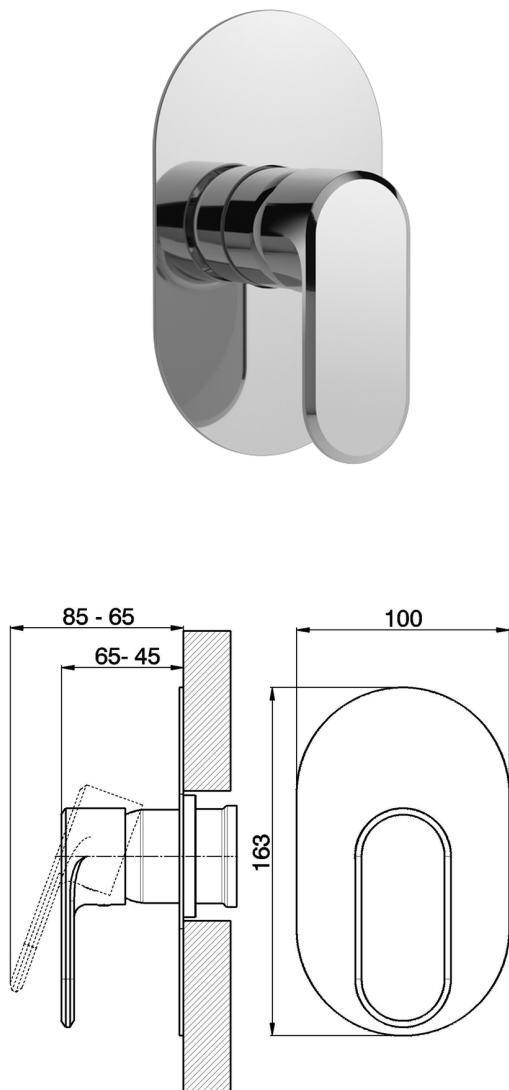

Exposed part for concealed S.L. shower valve LEVITY_LY003000

MODEL **LY003000**

Exposed part for concealed S.L. shower valve, without concealed part, for item ZB005300

AVAILABLE FINISHINGS

- **21** 21 Chrome
- **2B** 2B Polished Nickel
- **2F** 2F Brushed Nickel
- **40** 40 Matt Black
- **4Q** 4Q Matt White

CHARACTERISTICS

Installation **Concealed**
Required concealed parts **ZB005300**