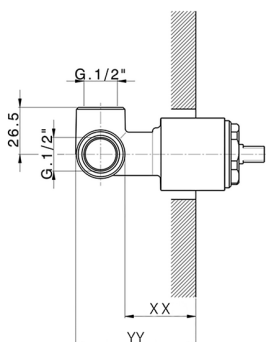

## Concealed single lever shower valve CONCEALED\_ZB005300

MODEL **ZB005300**

Concealed single lever shower valve, 1/2" Concealed shower mixer, without trim kit

AVAILABLE FINISHINGS

**04** 04 Without finishing

CHARACTERISTICS

Installation	<b>Concealed</b>
Cartridge Spare Parts	<b>ZZ94035000</b>
<b>35 mm Cartridge</b>	
Concealed	<b>1</b>

Piastra/Plate/Plaque/Platte/Placa  
 2-3mm: XX 27-47 YY 54-74  
 10mm: XX 16-40 YY 43-68