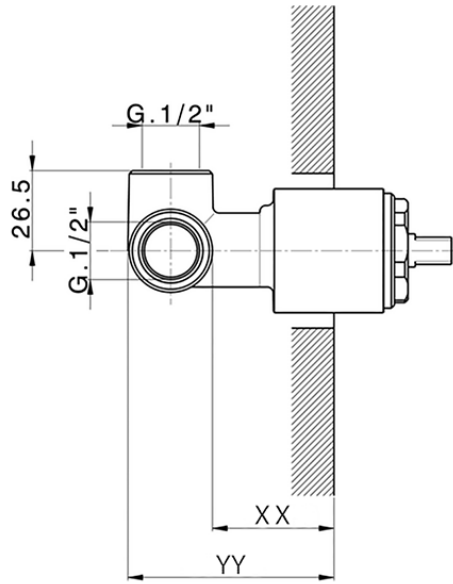

Exposed part for concealed S.L. shower valve LEVITY_LY003000

LY003000

<https://en.huberitalia.com/exposed-part-for-concealed-s-l-shower-valve-levity-ly003000>

Piastra/Plate/Plaque/Platte/Placa

2-3mm: XX 27-47 YY 54-74

10mm: XX 16-40 YY 43-68

ZB005300

<https://en.huberitalia.com/concealed-single-lever-shower-valve-concealed-zb005300>

2024-11-15