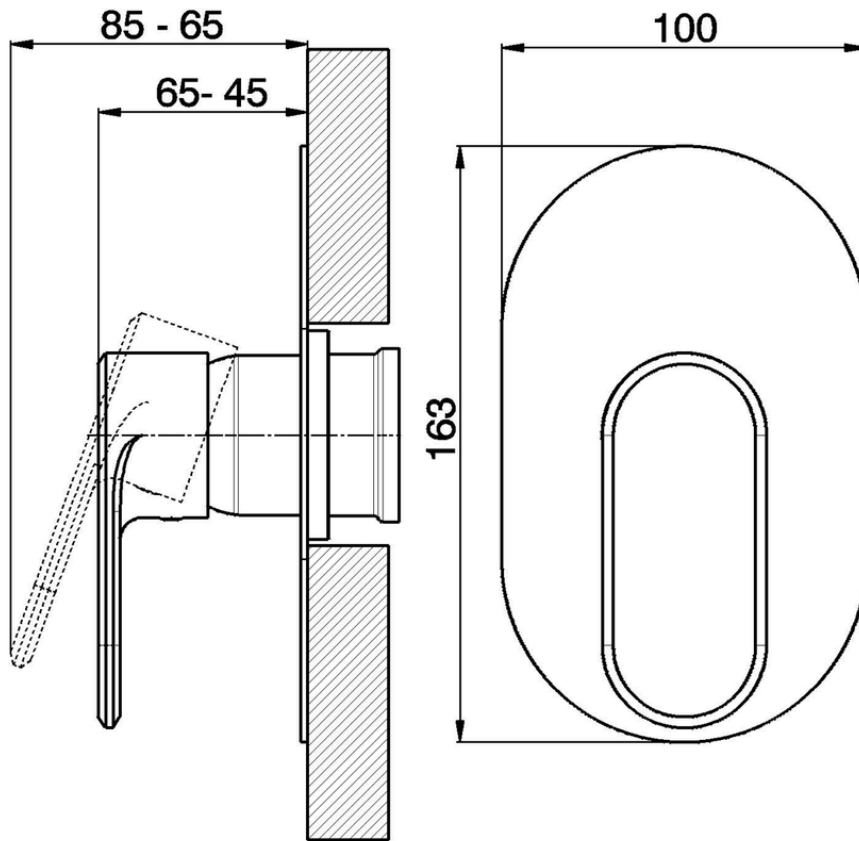

Exposed part for concealed S.L. shower valve LEVITY_LY003000

LY003000

<https://en.huberitalia.com/exposed-part-for-concealed-s-l-shower-valve-levity-ly003000>

Piastra/Plate/Plaque/Platte/Placa

2-3mm: XX 27-47 YY 54-74

10mm: XX 16-40 YY 43-68

ZB005300

<https://en.huberitalia.com/concealed-single-lever-shower-valve-concealed-zb005300>

2024-11-15