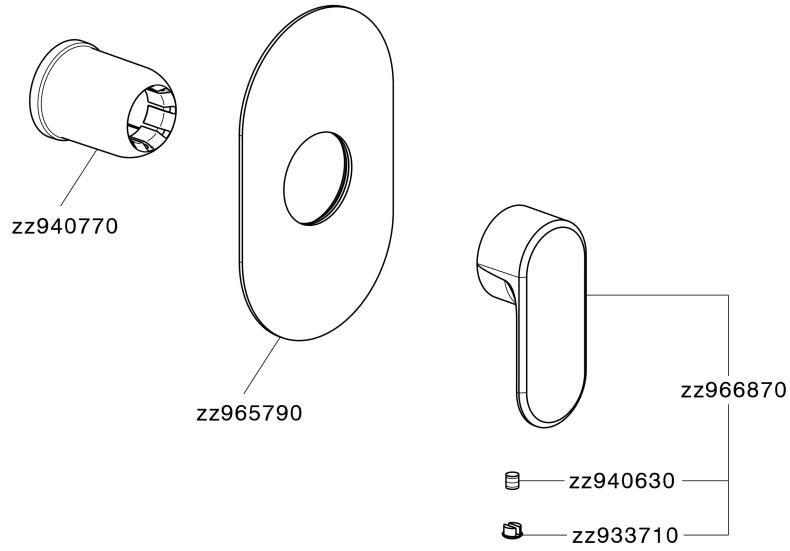

Exposed part for concealed S.L. shower valve LEVITY_LY003000

LY003000

<https://en.huberitalia.com/exposed-part-for-concealed-s-l-shower-valve-levity-ly003000>

Concealed single lever shower valve CONCEALED_ZB005300

ZB005300

<https://en.huberitalia.com/concealed-single-lever-shower-valve-concealed-zb005300>

2024-11-15