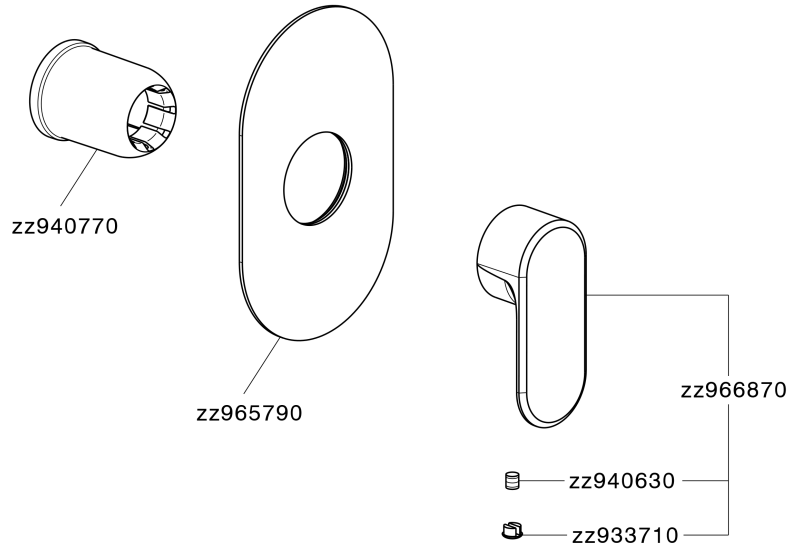

Exposed part for concealed S.L. shower valve LEVITY_LY003000

MODEL **LY003000**

Exposed part for concealed S.L. shower valve, without concealed part, for item ZB005300

AVAILABLE FINISHINGS

-  **21** 21 Chrome
-  **2B** 2B Polished Nickel
-  **2F** 2F Brushed Nickel
-  **40** 40 Matt Black
-  **4Q** 4Q Matt White

CHARACTERISTICS

Installation **Concealed**
 Required concealed parts **ZB005300**

Exposed part for concealed S.L. shower valve LEVITY_LY003000

LY003000

<https://en.huberitalia.com/exposed-part-for-concealed-s-l-shower-valve-levity-ly003000>

Concealed single lever shower valve CONCEALED_ZB005300

MODEL **ZB005300**

Concealed single lever shower valve, 1/2" Concealed shower mixer, without trim kit

AVAILABLE FINISHINGS

 **04** 04 Without finishing

CHARACTERISTICS

Installation	Concealed
Cartridge Spare Parts	ZZ94035000
35 mm Cartridge	
Concealed	1

Piastra/Plate/Plaque/Platte/Placa
 2-3mm: XX 27-47 YY 54-74
 10mm: XX 16-40 YY 43-68

2024-11-15