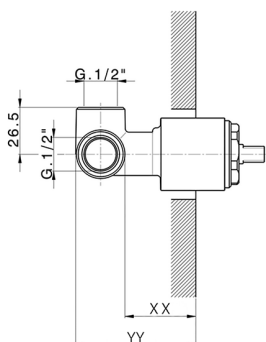

Exposed part for concealed S.L. shower valve LEVITY_LY003000

MODEL **LY003000**

Exposed part for concealed S.L. shower valve, without concealed part, for item ZB005300

AVAILABLE FINISHINGS

-  **21** 21 Chrome
-  **2B** 2B Polished Nickel
-  **2F** 2F Brushed Nickel
-  **40** 40 Matt Black
-  **4Q** 4Q Matt White

CHARACTERISTICS

Installation **Concealed**
 Required concealed parts **ZB005300**

Exposed part for concealed S.L. shower valve LEVITY_LY003000

LY003000

<https://en.huberitalia.com/exposed-part-for-concealed-s-l-shower-valve-levity-ly003000>

Concealed single lever shower valve CONCEALED_ZB005300

MODEL **ZB005300**

Concealed single lever shower valve, 1/2" Concealed shower mixer, without trim kit

AVAILABLE FINISHINGS

 **04** 04 Without finishing

CHARACTERISTICS

Installation	Concealed
Cartridge Spare Parts	ZZ94035000
35 mm Cartridge	
Concealed	1

Piastra/Plate/Plaque/Platte/Placa
 2-3mm: XX 27-47 YY 54-74
 10mm: XX 16-40 YY 43-68

2024-11-15