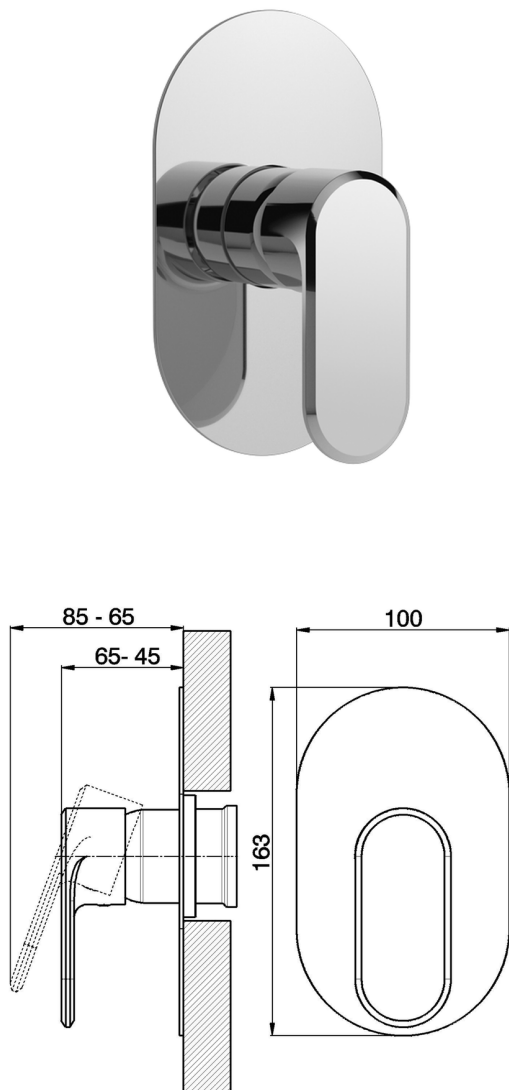

Exposed part for concealed S.L. shower valve LEVITY_LY003000

MODEL **LY003000**

Exposed part for concealed S.L. shower valve, without concealed part, for item ZB005300

AVAILABLE FINISHINGS

-  **21** 21 Chrome
-  **2B** 2B Polished Nickel
-  **2F** 2F Brushed Nickel
-  **40** 40 Matt Black
-  **4Q** 4Q Matt White

CHARACTERISTICS

Installation **Concealed**
 Required concealed parts **ZB005300**

Exposed part for concealed S.L. shower valve LEVITY_LY003000

LY003000

<https://en.huberitalia.com/exposed-part-for-concealed-s-l-shower-valve-levity-ly003000>

Concealed single lever shower valve CONCEALED_ZB005300

MODEL **ZB005300**

Concealed single lever shower valve, 1/2" Concealed shower mixer, without trim kit

AVAILABLE FINISHINGS

 **04** 04 Without finishing

CHARACTERISTICS

Installation	Concealed
Cartridge Spare Parts	ZZ94035000
35 mm Cartridge	
Concealed	1

Piastra/Plate/Plaque/Platte/Placa
 2-3mm: XX 27-47 YY 54-74
 10mm: XX 16-40 YY 43-68

2024-11-15