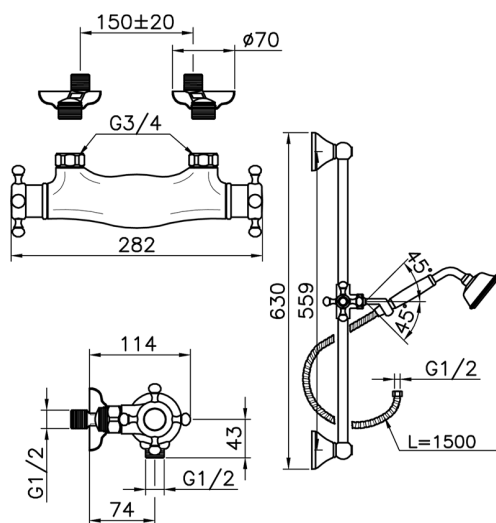

## Thermostatic shower mixer with sliding bar

MODEL **VTS01010**

Thermostatic shower mixer with sliding bar, 56 cm  
 Sliding rail kit with sliding bracket, 78 mm Brass  
 Classic One spray Handshower, 150 cm Brass  
 flexible hose

AVAILABLE FINISHINGS

**2W** 2W Brushed Gold

CHARACTERISTICS

Cartridge Spare Parts **24.04A.PP**

**8x20 Plus P Thermostatic Valve**