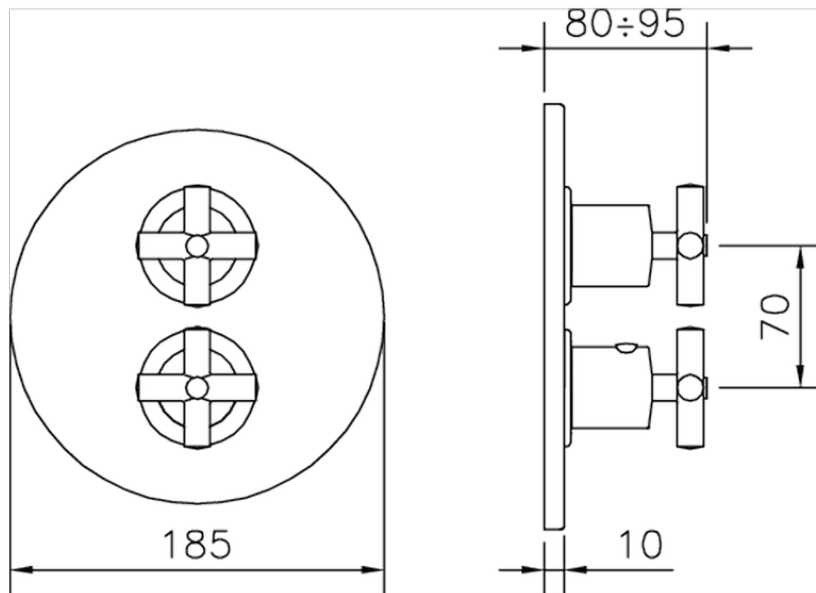

Exposed part for 1-outlet con.thermo.shower valve SUITE_SU007304

SU007304

<https://en.huberitalia.com/exposed-part-for-1-outlet-con-thermo-shower-valve-suite-su007304>

Piastra/Plate/Plaque/Platte/Placa

2-3mm: XX 25-40 YY 76-91

10 mm: XX 16-31 YY 65-80

ZB007361

<https://en.huberitalia.com/1-outlet-concealed-thermostatic-shower-valve-concealed-zb007361>

Piastra/Plate/Plaque/Platte/Placa

2-3mm: XX 25-40 YY 76-91

10 mm: XX 16-31 YY 65-80

ZB007301

<https://en.huberitalia.com/1-outlet-concealed-thermostatic-shower-valve-concealed-zb007301>

2024-12-22