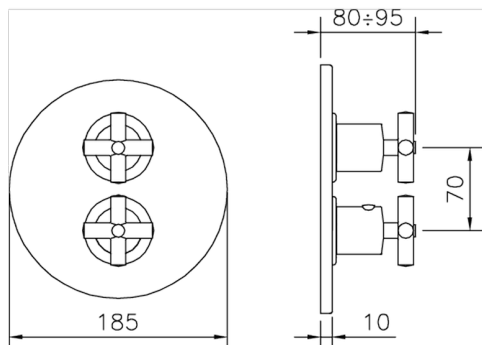

CHARACTERISTICS

Installation **Concealed**
Required concealed parts **ZB007361**
ZB007301

Thermostatic

The Huber thermostatic is your personal water manager, helping you to handle, control and save water and energy.