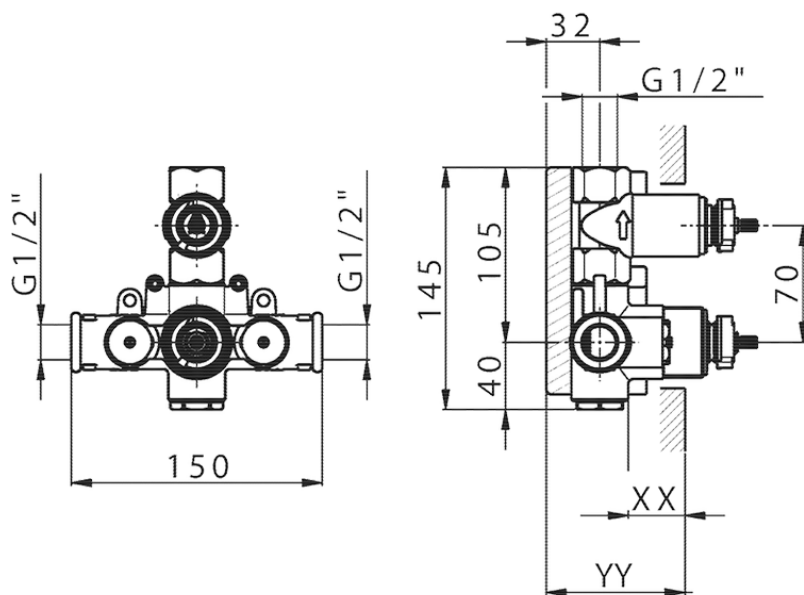

## Exposed part for 1-outlet con.thermo.shower valve SUITE\_SU007304

SU007304

<https://en.huberitalia.com/exposed-part-for-1-outlet-con-thermo-shower-valve-suite-su007304>

## Piastra/Plate/Plaque/Platte/Placa

2-3mm: XX 25-40 YY 76-91

10 mm: XX 16-31 YY 65-80

ZB007361

<https://en.huberitalia.com/1-outlet-concealed-thermostatic-shower-valve-concealed-zb007361>

Piastra/Plate/Plaque/Platte/Placa

2-3mm: XX 25-40 YY 76-91

10 mm: XX 16-31 YY 65-80

ZB007301

<https://en.huberitalia.com/1-outlet-concealed-thermostatic-shower-valve-concealed-zb007301>

2024-12-22