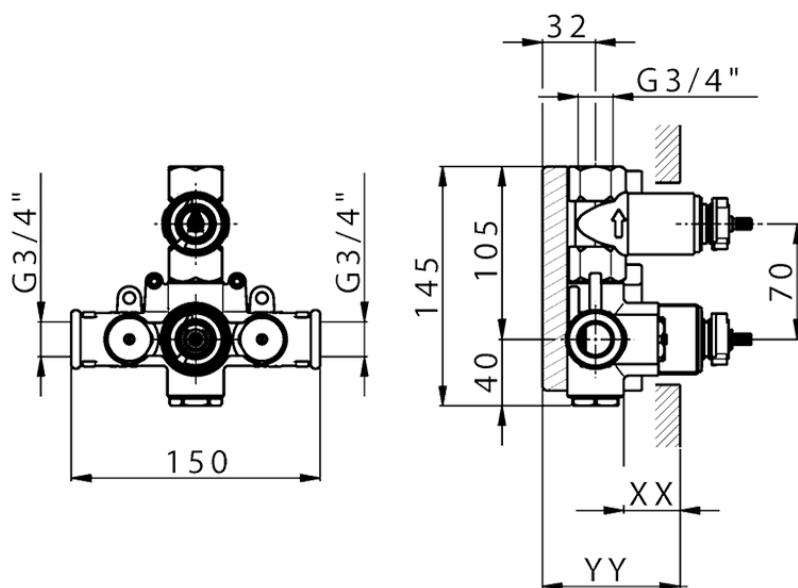

## Exposed part for 1-outlet con.thermo.shower valve SUITE\_SU007304

SU007304

<https://en.huberitalia.com/exposed-part-for-1-outlet-con-thermo-shower-valve-suite-su007304>

## Piastra/Plate/Plaque/Platte/Placa

2-3mm: XX 25-40 YY 76-91

10 mm: XX 16-31 YY 65-80

ZB007361

<https://en.huberitalia.com/1-outlet-concealed-thermostatic-shower-valve-concealed-zb007361>

Piastra/Plate/Plaque/Platte/Placa

2-3mm: XX 25-40 YY 76-91

10 mm: XX 16-31 YY 65-80

ZB007301

<https://en.huberitalia.com/1-outlet-concealed-thermostatic-shower-valve-concealed-zb007301>

2024-12-22