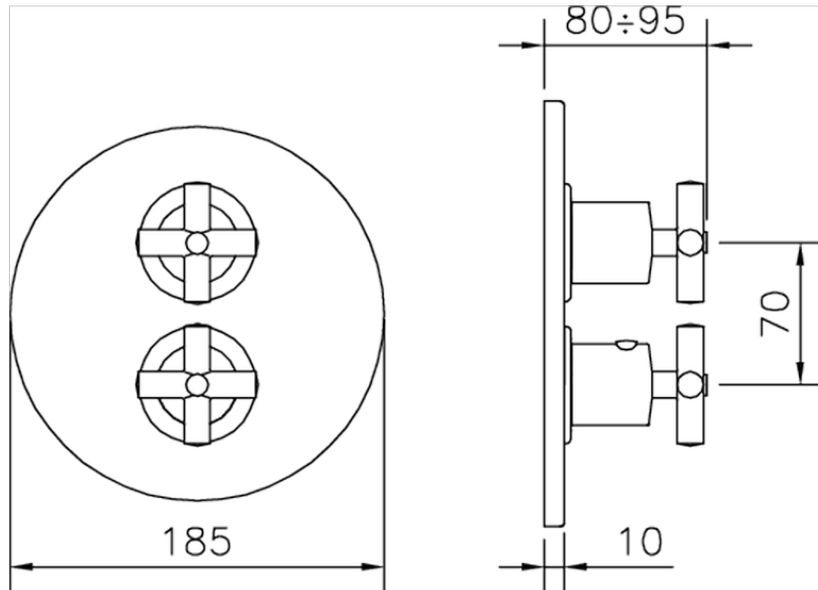

## Exposed part for 1-outlet con.thermo.shower valve SUITE\_SU007304

SU007304

<https://en.huberitalia.com/exposed-part-for-1-outlet-con-thermo-shower-valve-suite-su007304>

## Piastra/Plate/Plaque/Platte/Placa

2-3mm: XX 25-40 YY 76-91

10 mm: XX 16-31 YY 65-80

ZB007361

<https://en.huberitalia.com/1-outlet-concealed-thermostatic-shower-valve-concealed-zb007361>

Piastra/Plate/Plaque/Platte/Placa

2-3mm: XX 25-40 YY 76-91

10 mm: XX 16-31 YY 65-80

ZB007301

<https://en.huberitalia.com/1-outlet-concealed-thermostatic-shower-valve-concealed-zb007301>

2024-12-22