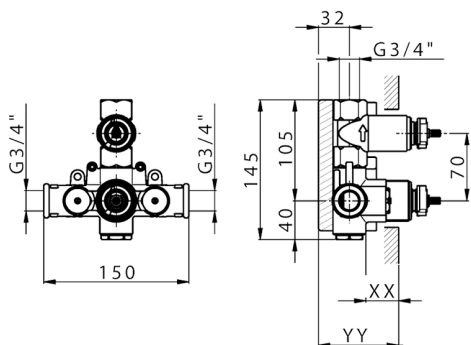

1-outlet Concealed thermostatic shower valve CONCEALED_ZB007361

MODEL **ZB007361**

1-outlet Concealed thermostatic shower valve, stopvalve with 3/4" outlet, without trim kit

AVAILABLE FINISHINGS

04 04 Without finishing

CHARACTERISTICS

Installation	Concealed
Cartridge Spare Parts	23.51A.HF
HF Thermostatic Valve	
Concealed	1

Piastra/Plate/Plaque/Platte/Placa

2-3mm: XX 25-40 YY 76-91

10 mm: XX 16-31 YY 65-80

Thermostatic

The Huber thermostatic is your personal water manager, helping you to handle, control and save water and energy.

1-outlet Concealed thermostatic shower valve CONCEALED_ZB007301

MODEL **ZB007301**

1-outlet Concealed thermostatic shower valve, with stopvalve, without trim kit

AVAILABLE FINISHINGS

CHARACTERISTICS

Installation	Concealed
Cartridge Spare Parts	24.04A.PP
8x20 Plus P Thermostatic Valve	
Concealed	1