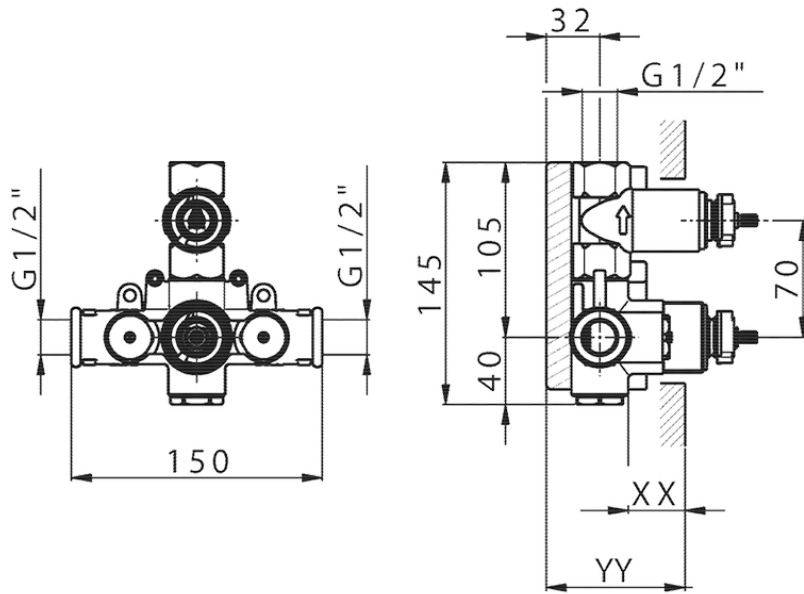

Exposed part for 1-outlet con.thermo.shower valve SUITE_SU007304

SU007304

<https://en.huberitalia.com/exposed-part-for-1-outlet-con-thermo-shower-valve-suite-su007304>

Piastra/Plate/Plaque/Platte/Placa

2-3mm: XX 25-40 YY 76-91

10 mm: XX 16-31 YY 65-80

ZB007361

<https://en.huberitalia.com/1-outlet-concealed-thermostatic-shower-valve-concealed-zb007361>

Piastra/Plate/Plaque/Platte/Placa

2-3mm: XX 25-40 YY 76-91

10 mm: XX 16-31 YY 65-80

ZB007301

<https://en.huberitalia.com/1-outlet-concealed-thermostatic-shower-valve-concealed-zb007301>

2024-12-22