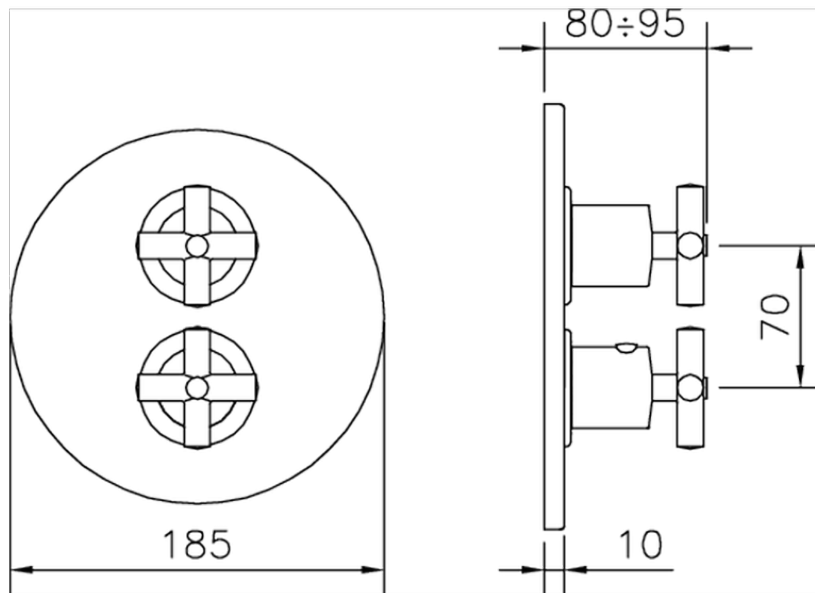

Exposed part for 1-outlet con.thermo.shower valve SUITE_SU007304

SU007304

<https://en.huberitalia.com/exposed-part-for-1-outlet-con-thermo-shower-valve-suite-su007304>

Piastra/Plate/Plaque/Platte/Placa

2-3mm: XX 25-40 YY 76-91

10 mm: XX 16-31 YY 65-80

ZB007361

<https://en.huberitalia.com/1-outlet-concealed-thermostatic-shower-valve-concealed-zb007361>

Piastra/Plate/Plaque/Platte/Placa

2-3mm: XX 25-40 YY 76-91

10 mm: XX 16-31 YY 65-80

ZB007301

<https://en.huberitalia.com/1-outlet-concealed-thermostatic-shower-valve-concealed-zb007301>

2024-12-22