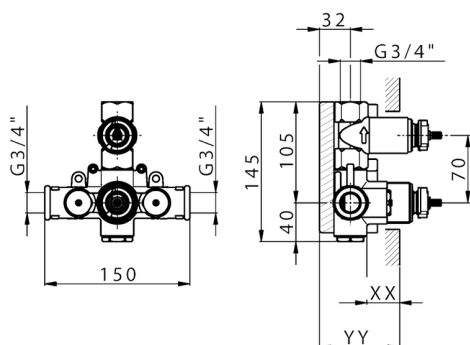

## 1-outlet Concealed thermostatic shower valve CONCEALED\_ZB007361

MODEL **ZB007361**

1-outlet Concealed thermostatic shower valve, stopvalve with 3/4" outlet, without trim kit

AVAILABLE FINISHINGS

CHARACTERISTICS

Installation	<b>Concealed</b>
Cartridge Spare Parts	<b>23.51A.HF</b>
<b>HF Thermostatic Valve</b>	
Concealed	<b>1</b>

Piastra/Plate/Plaque/Platte/Placa

2-3mm: XX 25-40 YY 76-91

10 mm: XX 16-31 YY 65-80

Piastra/Plate/Plaque/Platte/Placa

2-3mm: XX 25-40 YY 76-91

10 mm: XX 16-31 YY 65-80