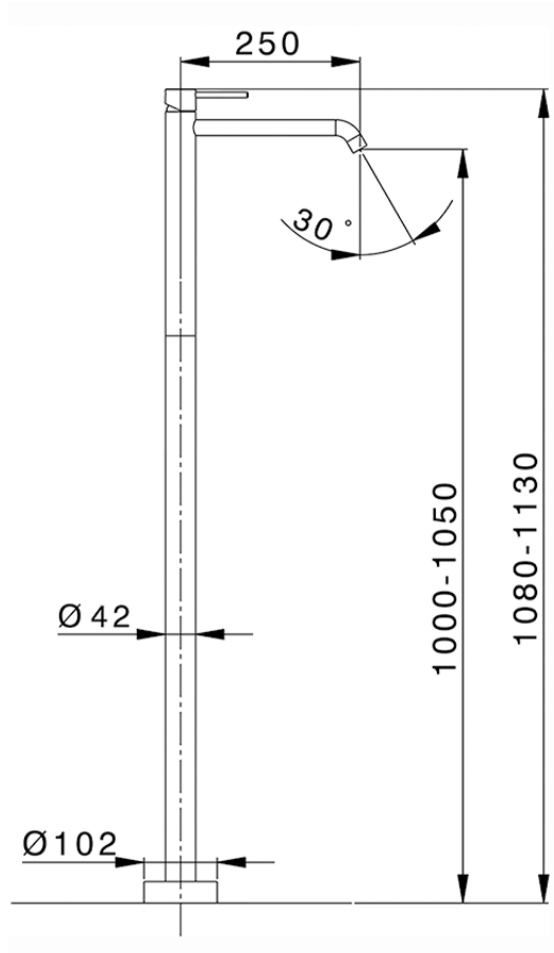

## Exposed part for single basin on the floor M32\_MT014510

MT014510

<https://en.huberitalia.com/exposed-part-for-single-basin-on-the-floor-m32-mt014510>

ZB004510

<https://en.huberitalia.com/concealed-part-single-lever-free-standing-concealed-zb004510>