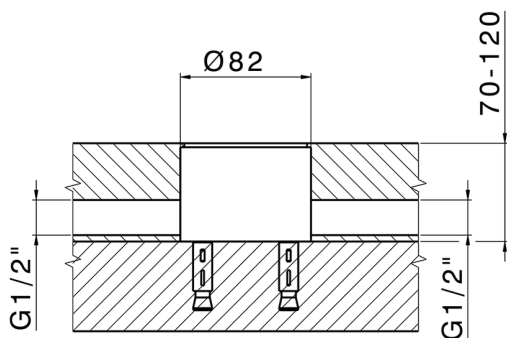

Exposed part for single basin on the floor M32_MT014510

MODEL **MT014510**

Exposed part for single basin on the floor, without concealed part, for item ZB004510

AVAILABLE FINISHINGS

-  **21** 21 Chrome
-  **26** 26 Old Copper
-  **2F** 2F Brushed Nickel
-  **2W** 2W Brushed Gold
-  **40** 40 Matt Black
-  **4Q** 4Q Matt White

CHARACTERISTICS

Cartridge Spare Parts **ZZ99672000**

35 mm Cartridge

Installation **Concealed**

Required concealed parts **ZB004510**

EcoStop

EcoStop feature limits water flow to approximately 50% of maximum output with one point of resistance on setting. Push slightly past the middle stop only when full water output is required. This will save water up to 50%.

MODEL **ZB004510**

Floor mounted concealed part, for free-standing mixer

AVAILABLE FINISHINGS

 **04** 04 Without finishing

CHARACTERISTICS

| | |
|--------------|------------------|
| Installation | Concealed |
| Concealed | 1 |