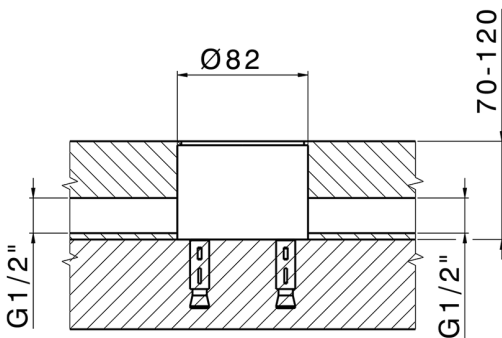

Exposed part for single basin on the floor M32_MT014510

MODEL **MT014510**

Exposed part for single basin on the floor, without concealed part, for item ZB004510

AVAILABLE FINISHINGS

-  **21** 21 Chrome
-  **26** 26 Old Copper
-  **2F** 2F Brushed Nickel
-  **2W** 2W Brushed Gold
-  **40** 40 Matt Black
-  **4Q** 4Q Matt White

CHARACTERISTICS

Cartridge Spare Parts **ZZ99672000**

35 mm Cartridge

Installation **Concealed**

Required concealed parts **ZB004510**

EcoStop

EcoStop feature limits water flow to approximately 50% of maximum output with one point of resistance on setting. Push slightly past the middle stop only when full water output is required. This will save water up to 50%.

Exposed part for single basin on the floor M32_MT014510

MT014510

<https://en.huberitalia.com/exposed-part-for-single-basin-on-the-floor-m32-mt014510>

Concealed part single lever free-standing CONCEALED_ZB004510

MODEL **ZB004510**

Floor mounted concealed part, for free-standing mixer

AVAILABLE FINISHINGS

CHARACTERISTICS

Installation	Concealed
Concealed	1

2026-04-06