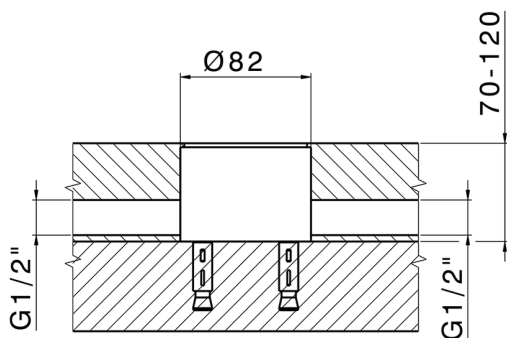

Exposed part for single basin on the floor M32_MT014510

MODEL **MT014510**

Exposed part for single basin on the floor, without concealed part, for item ZB004510

AVAILABLE FINISHINGS

-  **21** 21 Chrome
-  **26** 26 Old Copper
-  **2F** 2F Brushed Nickel
-  **2W** 2W Brushed Gold
-  **40** 40 Matt Black
-  **4Q** 4Q Matt White

CHARACTERISTICS

Cartridge Spare Parts **ZZ99672000**

35 mm Cartridge

Installation **Concealed**

Required concealed parts **ZB004510**

EcoStop

EcoStop feature limits water flow to approximately 50% of maximum output with one point of resistance on setting. Push slightly past the middle stop only when full water output is required. This will save water up to 50%.

Exposed part for single basin on the floor M32_MT014510

MT014510

<https://en.huberitalia.com/exposed-part-for-single-basin-on-the-floor-m32-mt014510>

Concealed part single lever free-standing CONCEALED_ZB004510

MODEL **ZB004510**

Floor mounted concealed part, for free-standing mixer

AVAILABLE FINISHINGS

 **04** 04 Without finishing

CHARACTERISTICS

Installation	Concealed
Concealed	1

2026-06-06