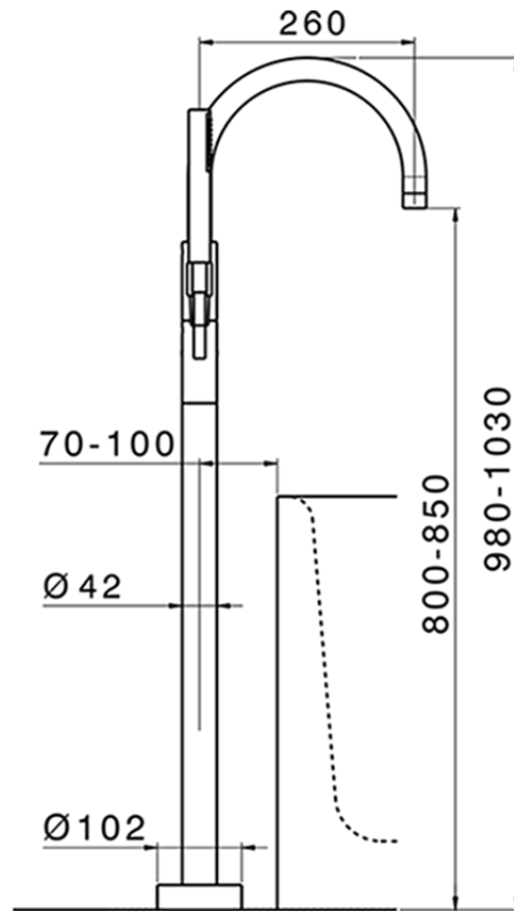

Exposed part for single-lever bath shower mixer TRATTO EVO_TV014200

TV014200

<https://en.huberitalia.com/exposed-part-for-single-lever-bath-shower-mixer-tratto-evo-tv014200>

ZB004510

<https://en.huberitalia.com/concealed-part-single-lever-free-standing-concealed-zb004510>