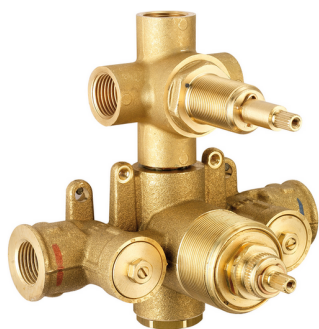

## Exposed part for 3-outlet con.thermo.shower valve SUITE\_SU018200

MODEL **SU018200**

Exposed part for 3-outlet thermostatic mixer, with 3 outlet diverter, without concealed part, for item ZB018201

### Thermostatic

The Huber thermostatic is your personal water manager, helping you to handle, control and save water and energy.

## 3-outlet Concealed thermostatic shower valve CONCEALED\_ZB018201

MODEL **ZB018201**

3-Outlet Concealed thermostatic mixer, with 3-outlet diverter, without trim kit

AVAILABLE FINISHINGS

CHARACTERISTICS

Installation **Concealed**