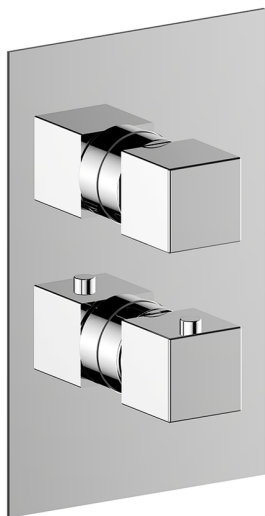

Exposed part for Thermostatic One Box Valve ONE BOX_NE0BT030

MODEL **NE0BT030**

Exposed part for Thermostatic One Box Valve, with 1-2-3 outlet deviator, Minimum depth of installation: 67 mm, without concealed part, for items ZB00B030-ZB00B031

AVAILABLE FINISHINGS

-  **21** 21 Chrome
-  **2F** 2F Brushed Nickel
-  **40** 40 Matt Black
-  **4Q** 4Q Matt White

CHARACTERISTICS

Cartridge Spare Parts **24.04A.PP**

8x20 Plus P Thermostatic Valve

Installation **Concealed**

Required concealed parts **ZB00B031**
ZB00B030

DeviaStop

The Huber Devia Stop technology allows to adjust the water flow and to direct it to the selected output point (overhead soaker, hand shower, etc).