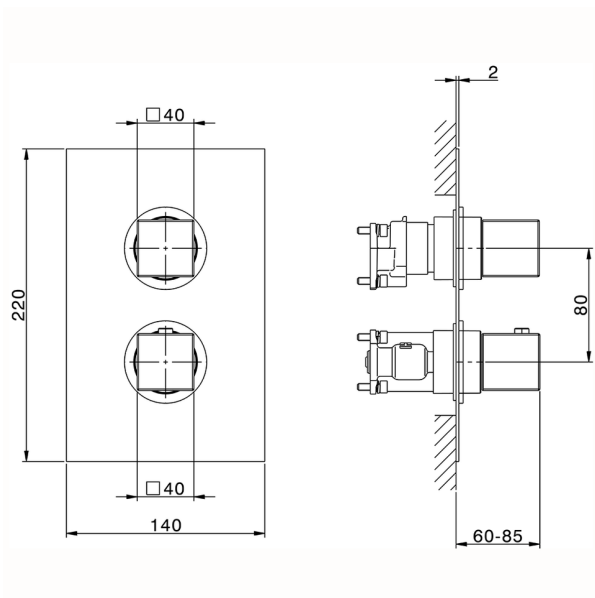

Exposed part for Thermostatic One Box Valve ONE BOX_NE0BT030

MODEL **NE0BT030**

Exposed part for Thermostatic One Box Valve, with 1-2-3 outlet deviator, Minimum depth of installation: 67 mm, without concealed part, for items ZB00B030-ZB00B031

AVAILABLE FINISHINGS

-  **21** 21 Chrome
-  **2F** 2F Brushed Nickel
-  **40** 40 Matt Black
-  **4Q** 4Q Matt White

CHARACTERISTICS

Cartridge Spare Parts **24.04A.PP**

8x20 Plus P Thermostatic Valve

Installation **Concealed**

Required concealed parts **ZB00B031**
ZB00B030

DeviaStop

The Huber Devia Stop technology allows to adjust the water flow and to direct it to the selected output point (overhead soaker, hand shower, etc).