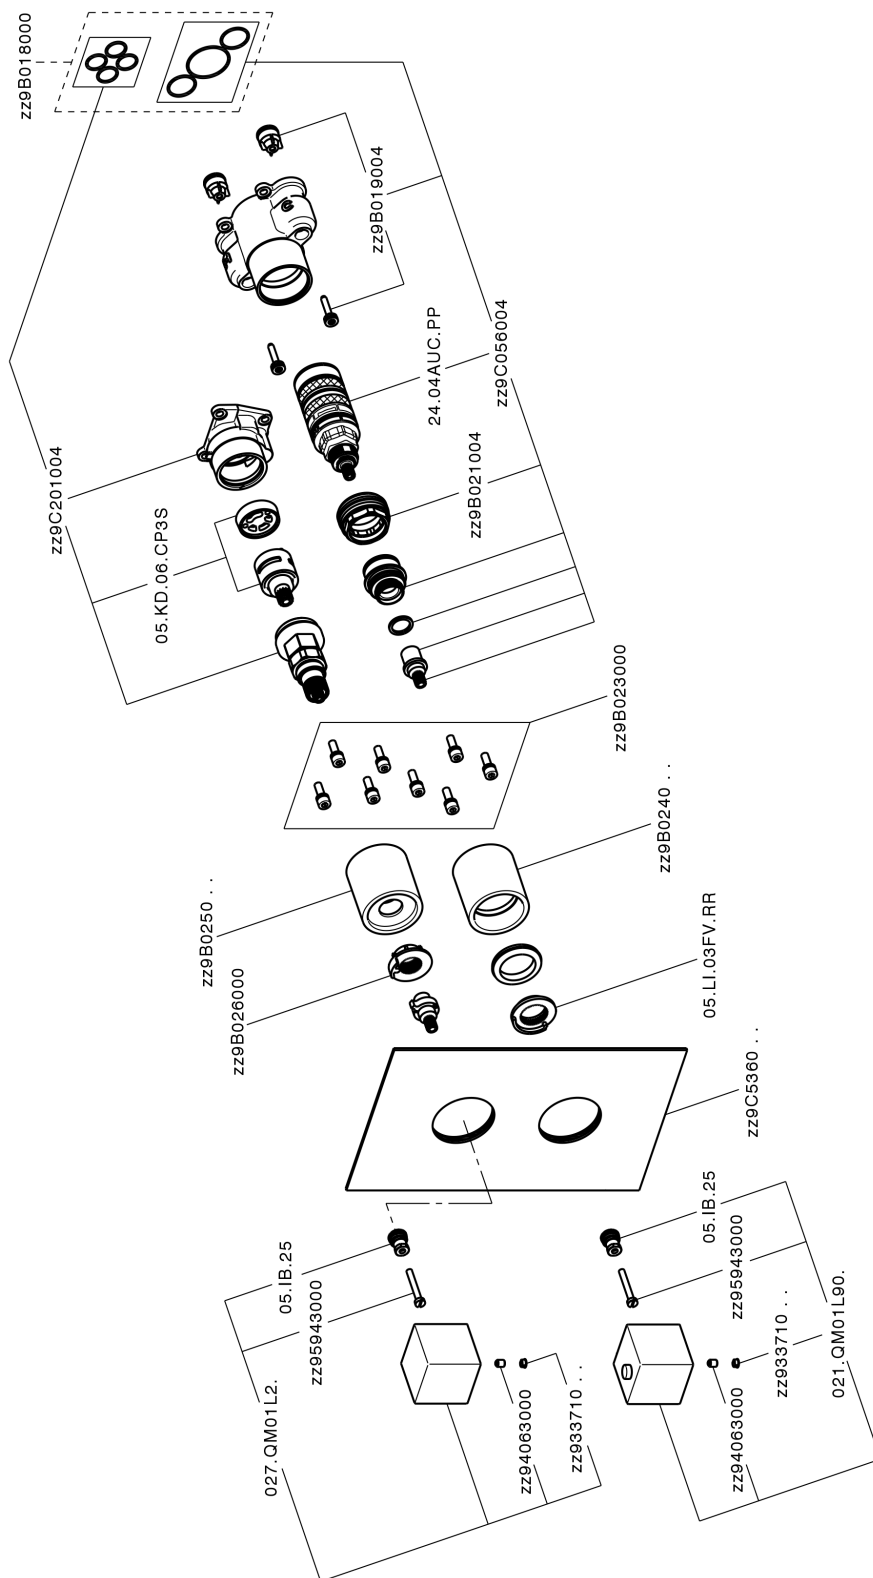

Exposed part for Thermostatic One Box Valve ONE BOX_NE0BT030

MODEL **NE0BT030**

Exposed part for Thermostatic One Box Valve, with 1-2-3 outlet deviator, Minimum depth of installation: 67 mm, without concealed part, for items ZB00B030-ZB00B031

AVAILABLE FINISHINGS

-  **21** 21 Chrome
-  **2F** 2F Brushed Nickel
-  **40** 40 Matt Black
-  **4Q** 4Q Matt White

CHARACTERISTICS

Cartridge Spare Parts **24.04A.PP**

8x20 Plus P Thermostatic Valve

Installation **Concealed**

Required concealed parts **ZB00B031**
ZB00B030

DeviaStop

The Huber Devia Stop technology allows to adjust the water flow and to direct it to the selected output point (overhead soaker, hand shower, etc).

Thermostatic

The Huber thermostatic is your personal water manager, helping you to handle, control and save water and energy.

Exposed part for Thermostatic One Box Valve ONE BOX_NE0BT030

NE0BT030

<https://en.huberitalia.com/exposed-part-for-thermostatic-one-box-valve-one-box-ne0bt030>