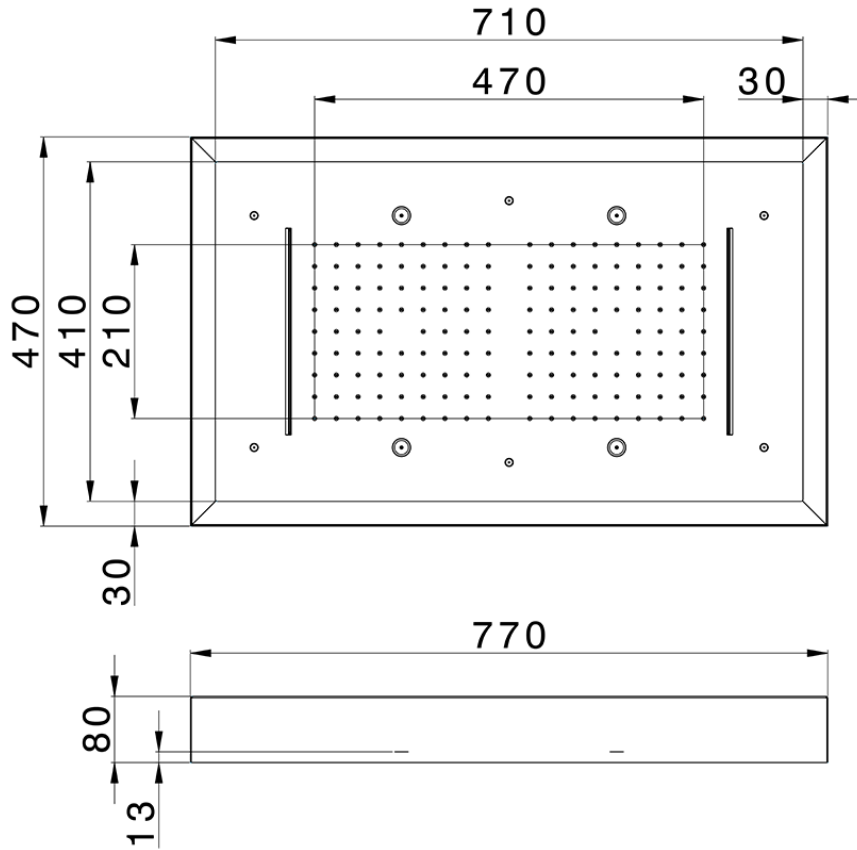

770x470 mm Chromotherapy Ceiling showerhead ZEN_ZS1C0185

ZS1C0185

<https://en.huberitalia.com/770x470-mm-chromotherapy-ceiling-showerhead-zen-zs1c0185>

2024-11-15