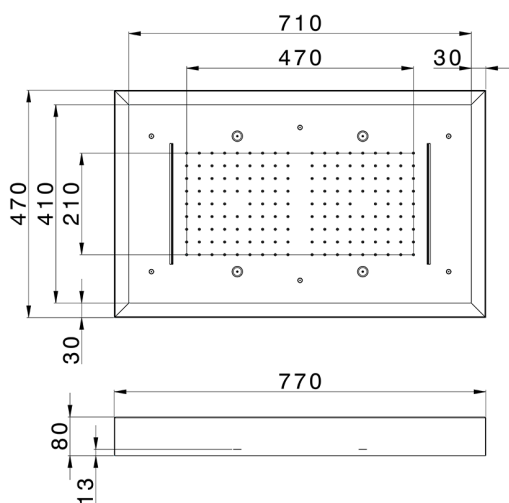

770x470 mm Chromotherapy Ceiling showerhead ZEN_ZS1C0185

MODEL **ZS1C0185**

770x470 mm Chromotherapy Ceiling showerhead, with white cover, rain, spraying functions, waterfall, chromotherapy functions, concealed push-button panel, Stainless Steel