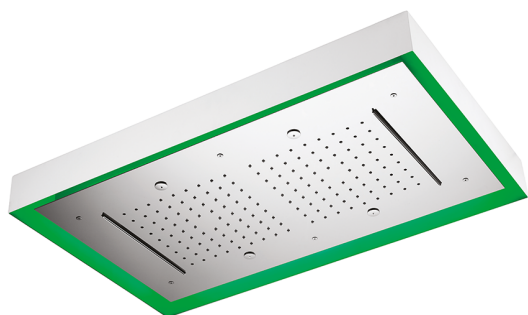

770x470 mm Chromotherapy Ceiling showerhead ZEN_ZS1C0185

MODEL **ZS1C0185**

770x470 mm Chromotherapy Ceiling showerhead, with white cover, rain, spraying functions, waterfall, chromotherapy functions, concealed push-button panel, Stainless Steel

AVAILABLE FINISHINGS

-  **40** 40 Matt Black
-  **4Q** 4Q Matt White
-  **D1** D1 Brushed Inox
-  **D2** D2 Polished Inox

CHARACTERISTICS

2024-11-15