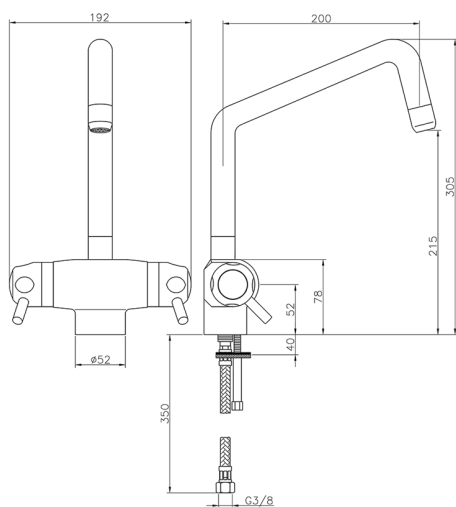

## Thermostatic sink mixer CLINIC&TECHNICAL\_CPT65010

MODEL **CPT65010**

Thermostatic sink mixer, without pop-up waste, G.3/8" stainless steel flexible hose

AVAILABLE FINISHINGS

**21** 21 Chrome

CHARACTERISTICS

Cartridge Spare Parts **24.02AB.PL**

**12x32 Plus Thermostatic Valve**