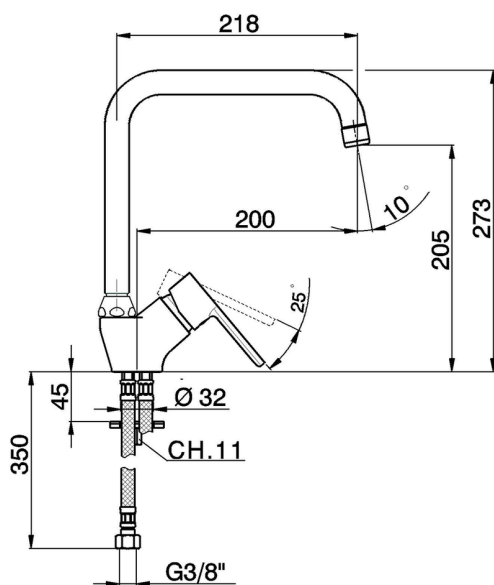

## Single lever sink mixer KITCHEN\_H2002520

MODEL **H2002520**

Single lever sink mixer, swivel spout, G.3/8" stainless steel flexible hoses

AVAILABLE FINISHINGS

CHARACTERISTICS

Cartridge Spare Parts **ZZ95409000**

**35 mm Cartridge**

### EcoStop

EcoStop feature limits water flow to approximately 50% of maximum output with one point of resistance on setting. Push slightly past the middle stop only when full water output is required. This will save water up to 50%.