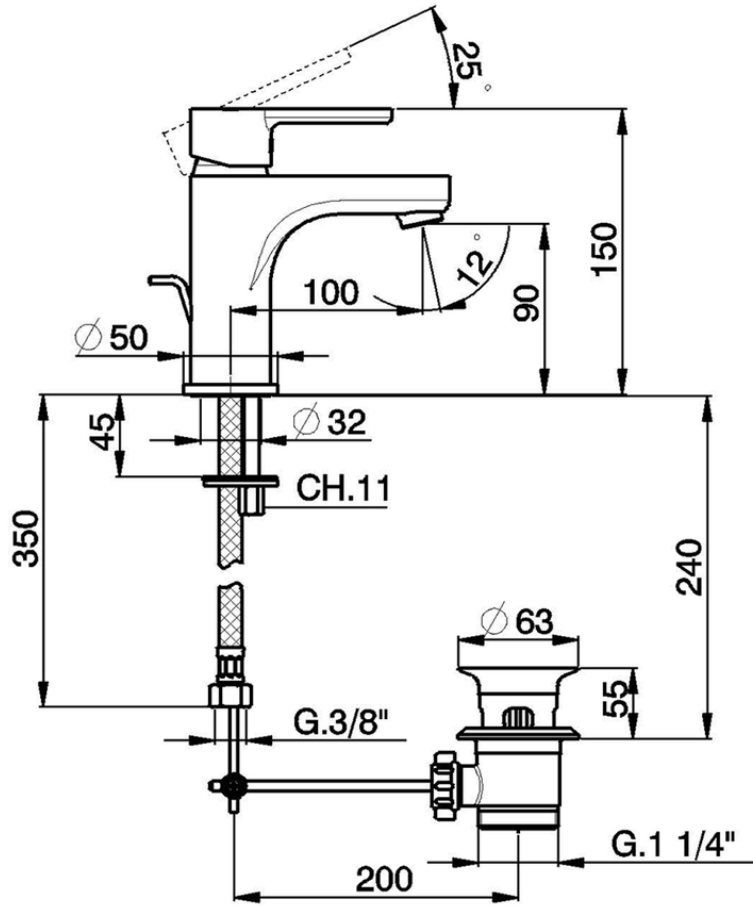

Single lever washbasin mixer " large " EnergySave H2_H2000495

H2000495

<https://en.huberitalia.com/single-lever-washbasin-mixer-large-energysave-h2-h2000495>

2024-11-15