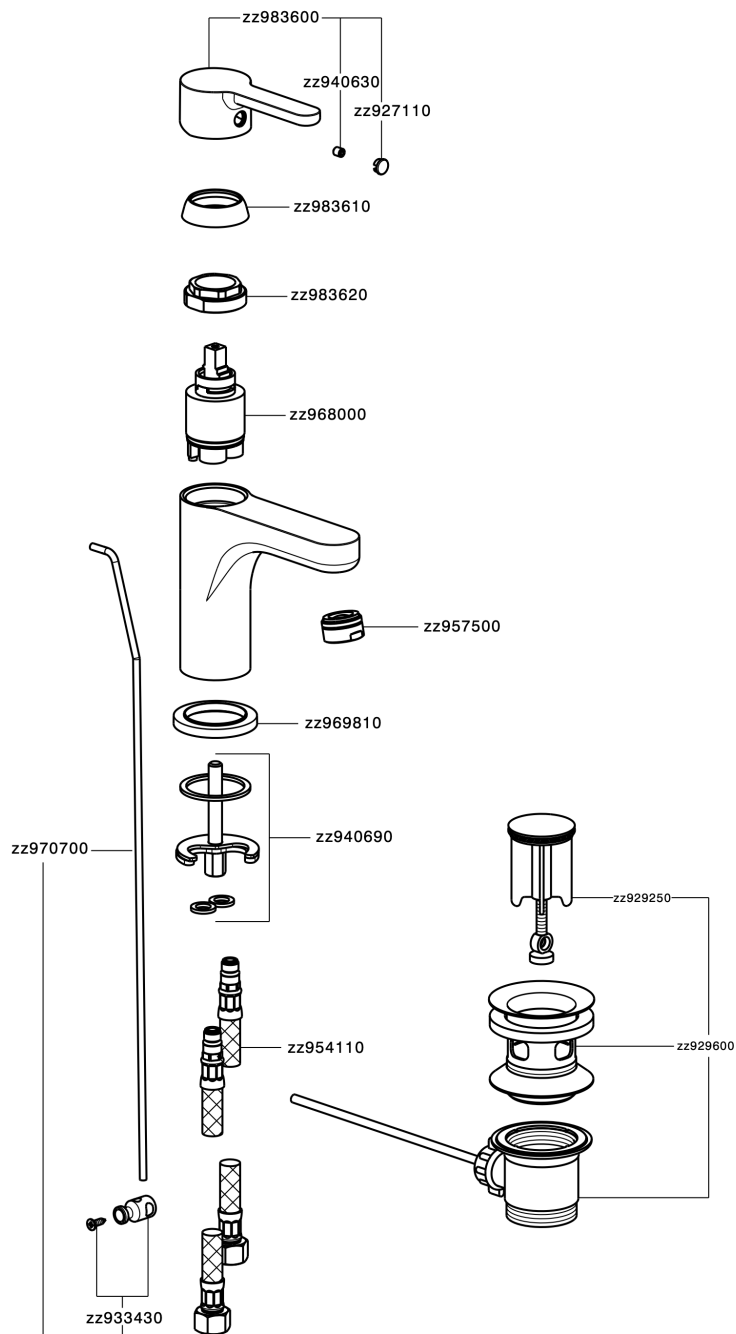

Single lever washbasin mixer " large " EnergySave H2_H2000495

H2000495

<https://en.huberitalia.com/single-lever-washbasin-mixer-large-energysave-h2-h2000495>

2024-11-15