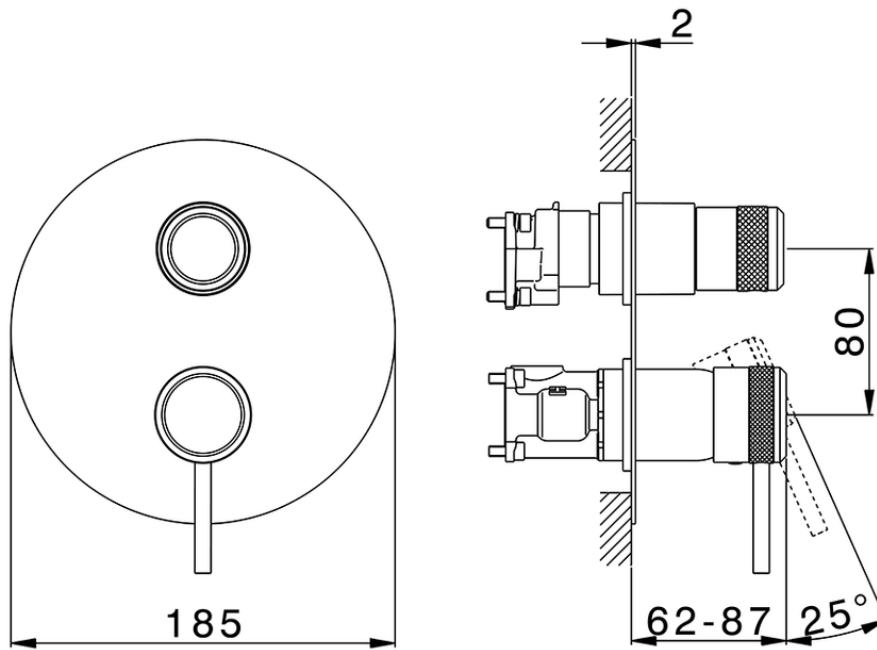

Exposed part for Single Lever One Box Valve ONE BOX_CR0BM030

CR0BM030

<https://en.huberitalia.com/exposed-part-for-single-lever-one-box-valve-one-box-cr0bm030>

ZB00B031

<https://en.huberitalia.com/one-box-universal-concealed-part-one-box-zb00b031>