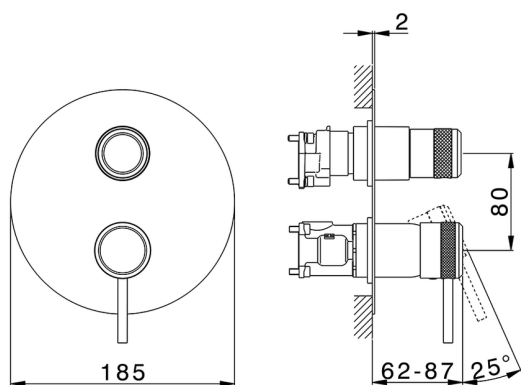

Exposed part for Single Lever One Box Valve ONE BOX_CR0BM030

MODEL **CR0BM030**

Exposed part for Single Lever One Box Valve, with 2-3 outlet diverter, Minimum depth of installation: 67 mm, without concealed part, for items ZB00B030-ZB00B031

AVAILABLE FINISHINGS

CHARACTERISTICS

Cartridge Spare Parts **ZZ97179000**

35 mm Cartridge

Installation **Concealed**

Required concealed parts **ZB00B031**

ZB00B030

Exposed part for Single Lever One Box Valve ONE BOX_CR0BM030

CR0BM030

<https://en.huberitalia.com/exposed-part-for-single-lever-one-box-valve-one-box-cr0bm030>

One Box Universal Concealed Part ONE BOX_ZB00B031

MODEL **ZB00B031**

One Box Universal Concealed Part, for 1 or 2 or 3 outlet thermostatic or single lever, without trim kit, with noise reducers, with sealing gasket