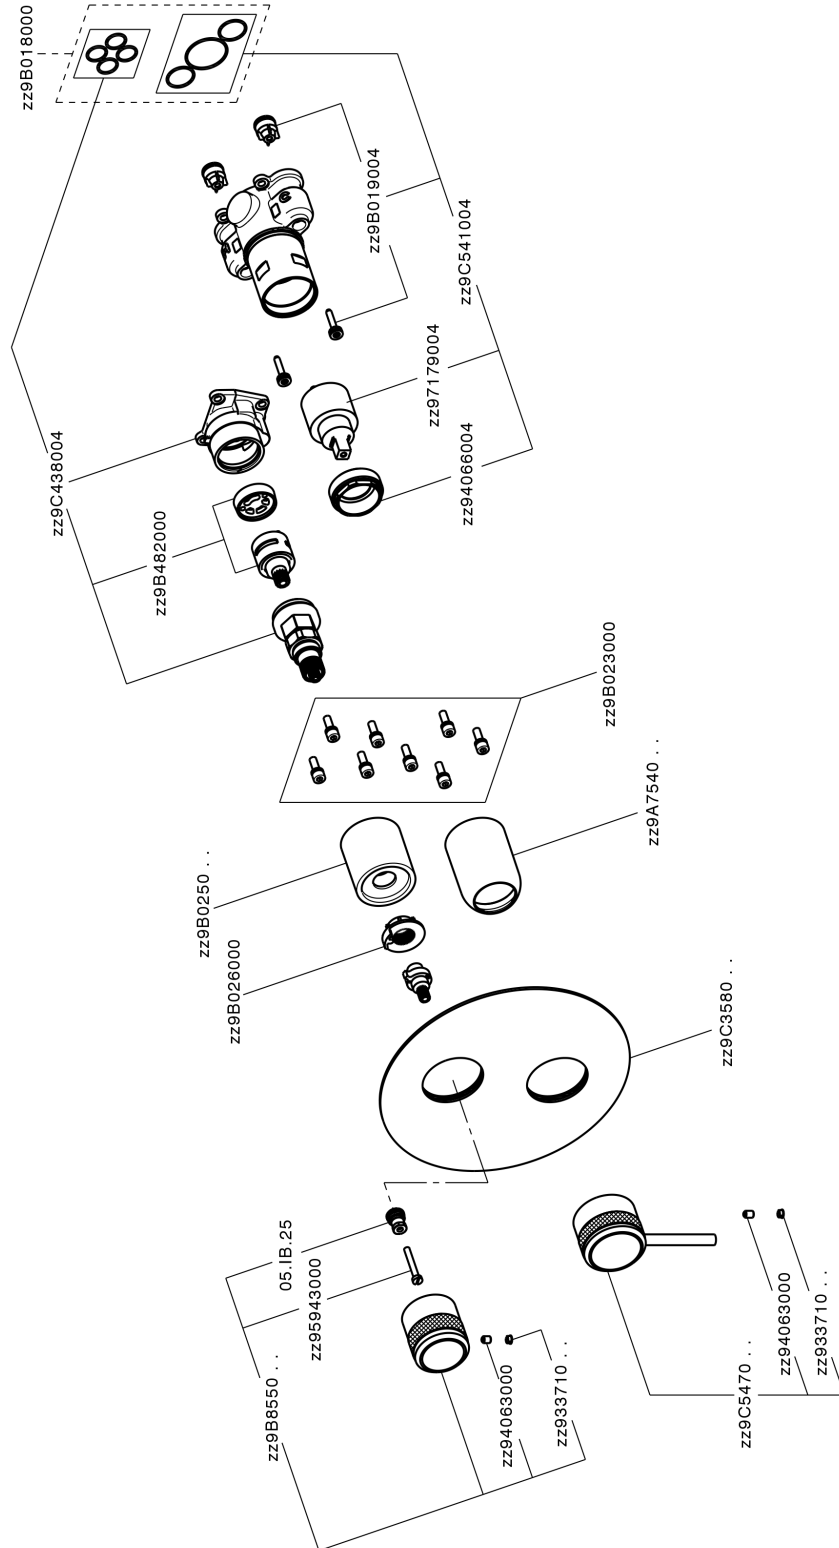

Exposed part for Single Lever One Box Valve ONE BOX_CR0BM030

MODEL **CR0BM030**

Exposed part for Single Lever One Box Valve, with 2-3 outlet diverter, Minimum depth of installation: 67 mm, without concealed part, for items ZB00B030-ZB00B031

AVAILABLE FINISHINGS

CHARACTERISTICS

Cartridge Spare Parts **ZZ97179000**

35 mm Cartridge

Installation **Concealed**

Required concealed parts **ZB00B031**

ZB00B030

Exposed part for Single Lever One Box Valve ONE BOX_CR0BM030

CR0BM030

<https://en.huberitalia.com/exposed-part-for-single-lever-one-box-valve-one-box-cr0bm030>

One Box Universal Concealed Part ONE BOX_ZB00B031

MODEL **ZB00B031**

One Box Universal Concealed Part, for 1 or 2 or 3 outlet thermostatic or single lever, without trim kit, with noise reducers, with sealing gasket