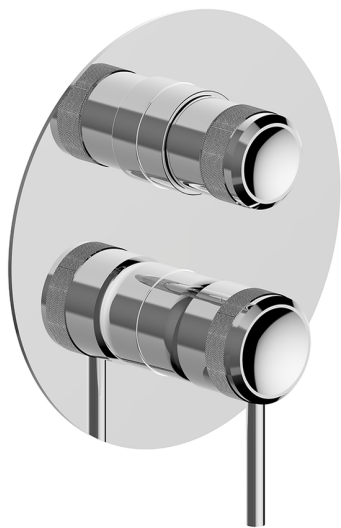

Exposed part for Single Lever One Box Valve ONE BOX_CR0BM030

MODEL **CR0BM030**

Exposed part for Single Lever One Box Valve, with 2-3 outlet diverter, Minimum depth of installation: 67 mm, without concealed part, for items ZB00B030-ZB00B031

AVAILABLE FINISHINGS

CHARACTERISTICS

Cartridge Spare Parts **ZZ97179000**

35 mm Cartridge

Installation **Concealed**

Required concealed parts **ZB00B031**

ZB00B030

Exposed part for Single Lever One Box Valve ONE BOX_CR0BM030

CR0BM030

<https://en.huberitalia.com/exposed-part-for-single-lever-one-box-valve-one-box-cr0bm030>

One Box Universal Concealed Part ONE BOX_ZB00B031

MODEL **ZB00B031**

One Box Universal Concealed Part, for 1 or 2 or 3 outlet thermostatic or single lever, without trim kit, with noise reducers, with sealing gasket

AVAILABLE FINISHINGS

CHARACTERISTICS

Concealed	1
Installation	Concealed

Thermostatic

The Huber thermostatic is your personal water manager, helping you to handle, control and save water and energy.

One Box Universal Concealed Part ONE BOX_ZB00B030