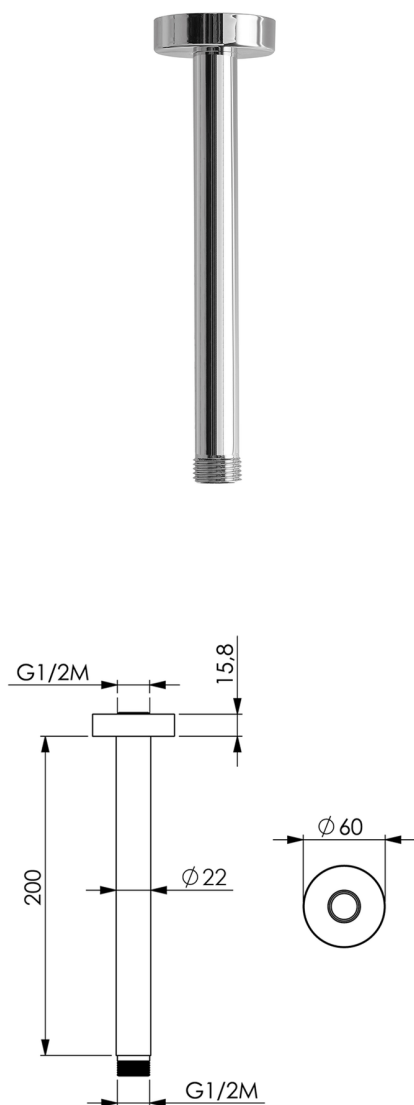

Ceiling shower arm SHOWER_SS013440

MODEL **SS013440**

Ceiling shower arm, L.200 mm D.22 mm, Brass

AVAILABLE FINISHINGS

- **21** 21 Chrome
- **2F** 2F Brushed Nickel
- **2W** 2W Brushed Gold
- **40** 40 Matt Black
- **4Q** 4Q Matt White

CHARACTERISTICS

2024-12-18