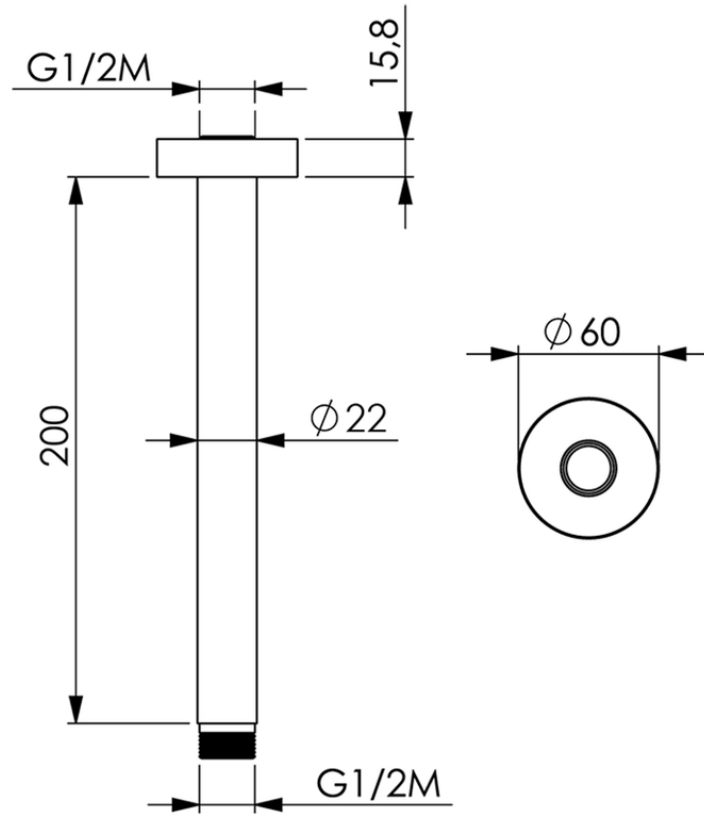

Ceiling shower arm SHOWER_SS013440

SS013440

<https://en.huberitalia.com/ceiling-shower-arm-shower-ss013440>

2024-12-19